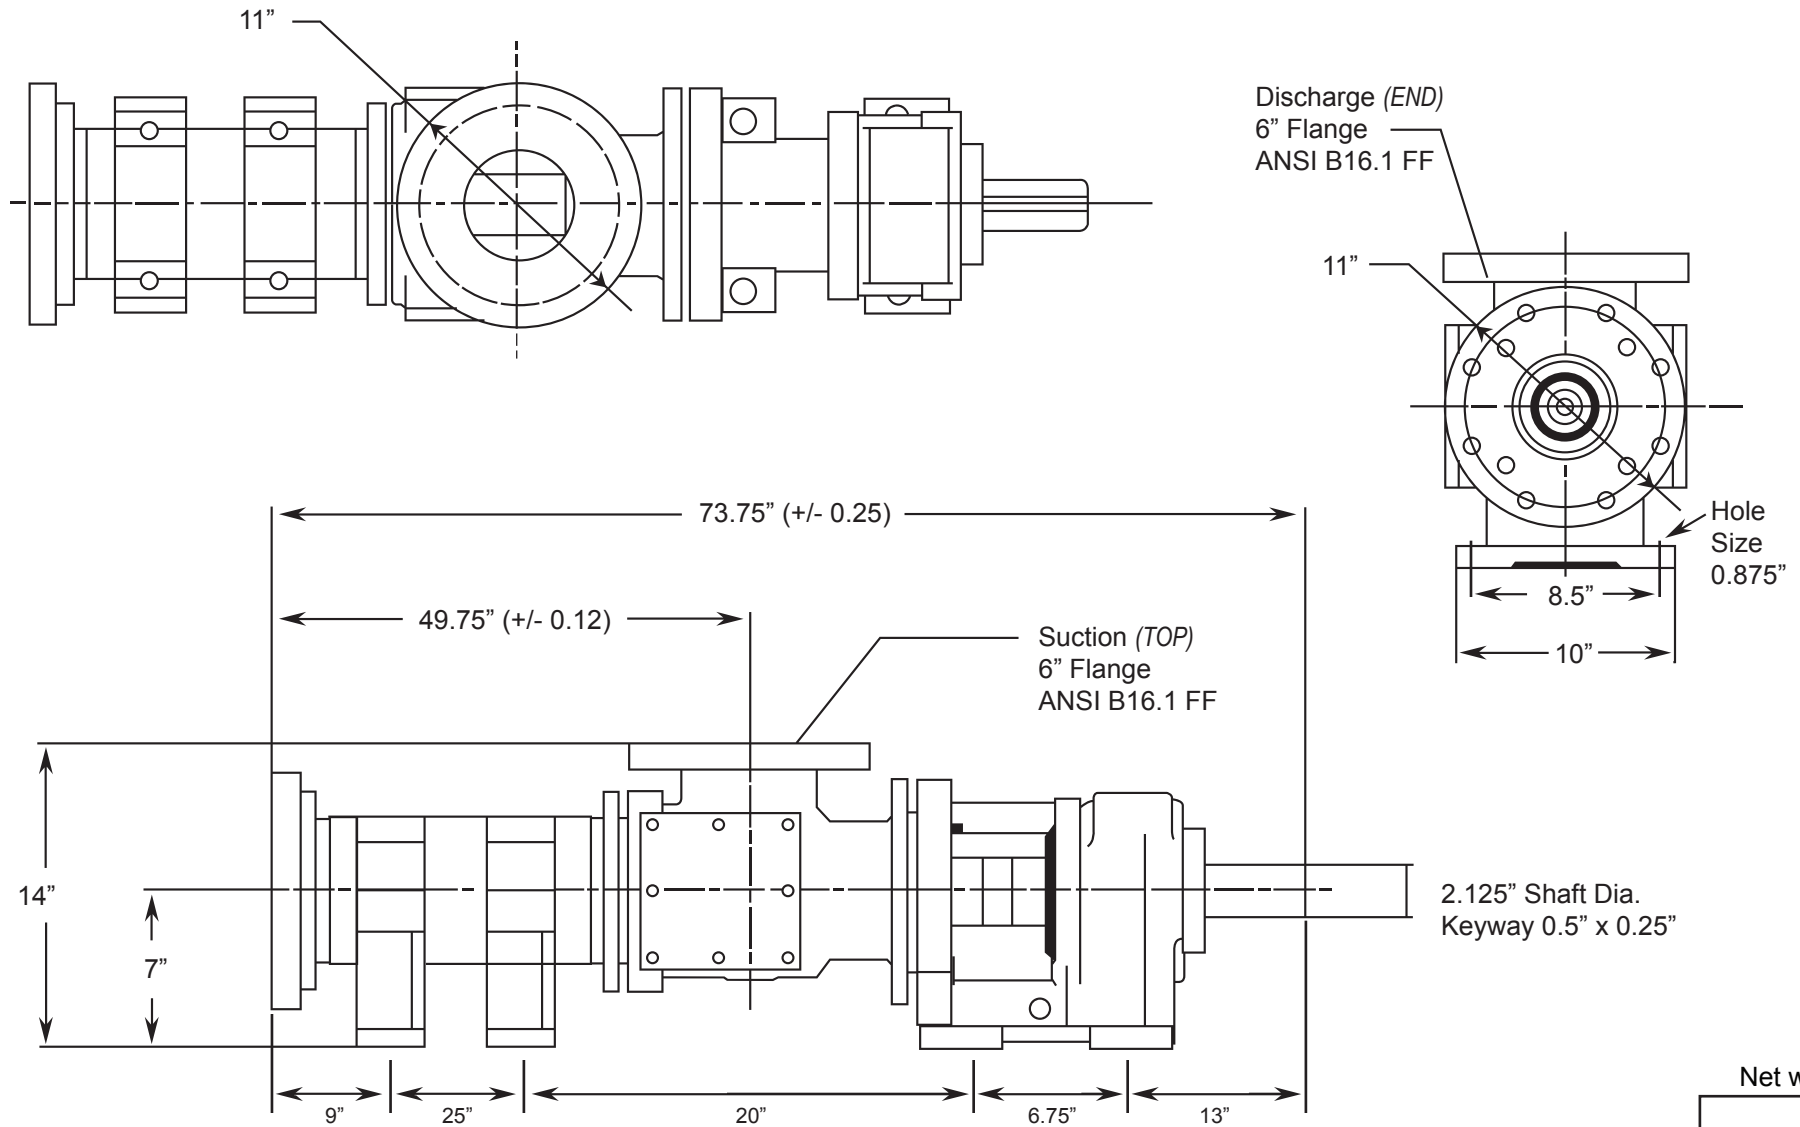

MILLENNIUM SERIES - 2F050G1L

Progressive Cavity Pump

Dimensional Drawings

(Pump Rotation is Counter Clockwise) ALL DIMN: Inches

Net weight

≈ lbs.

715

2 Stage Pump