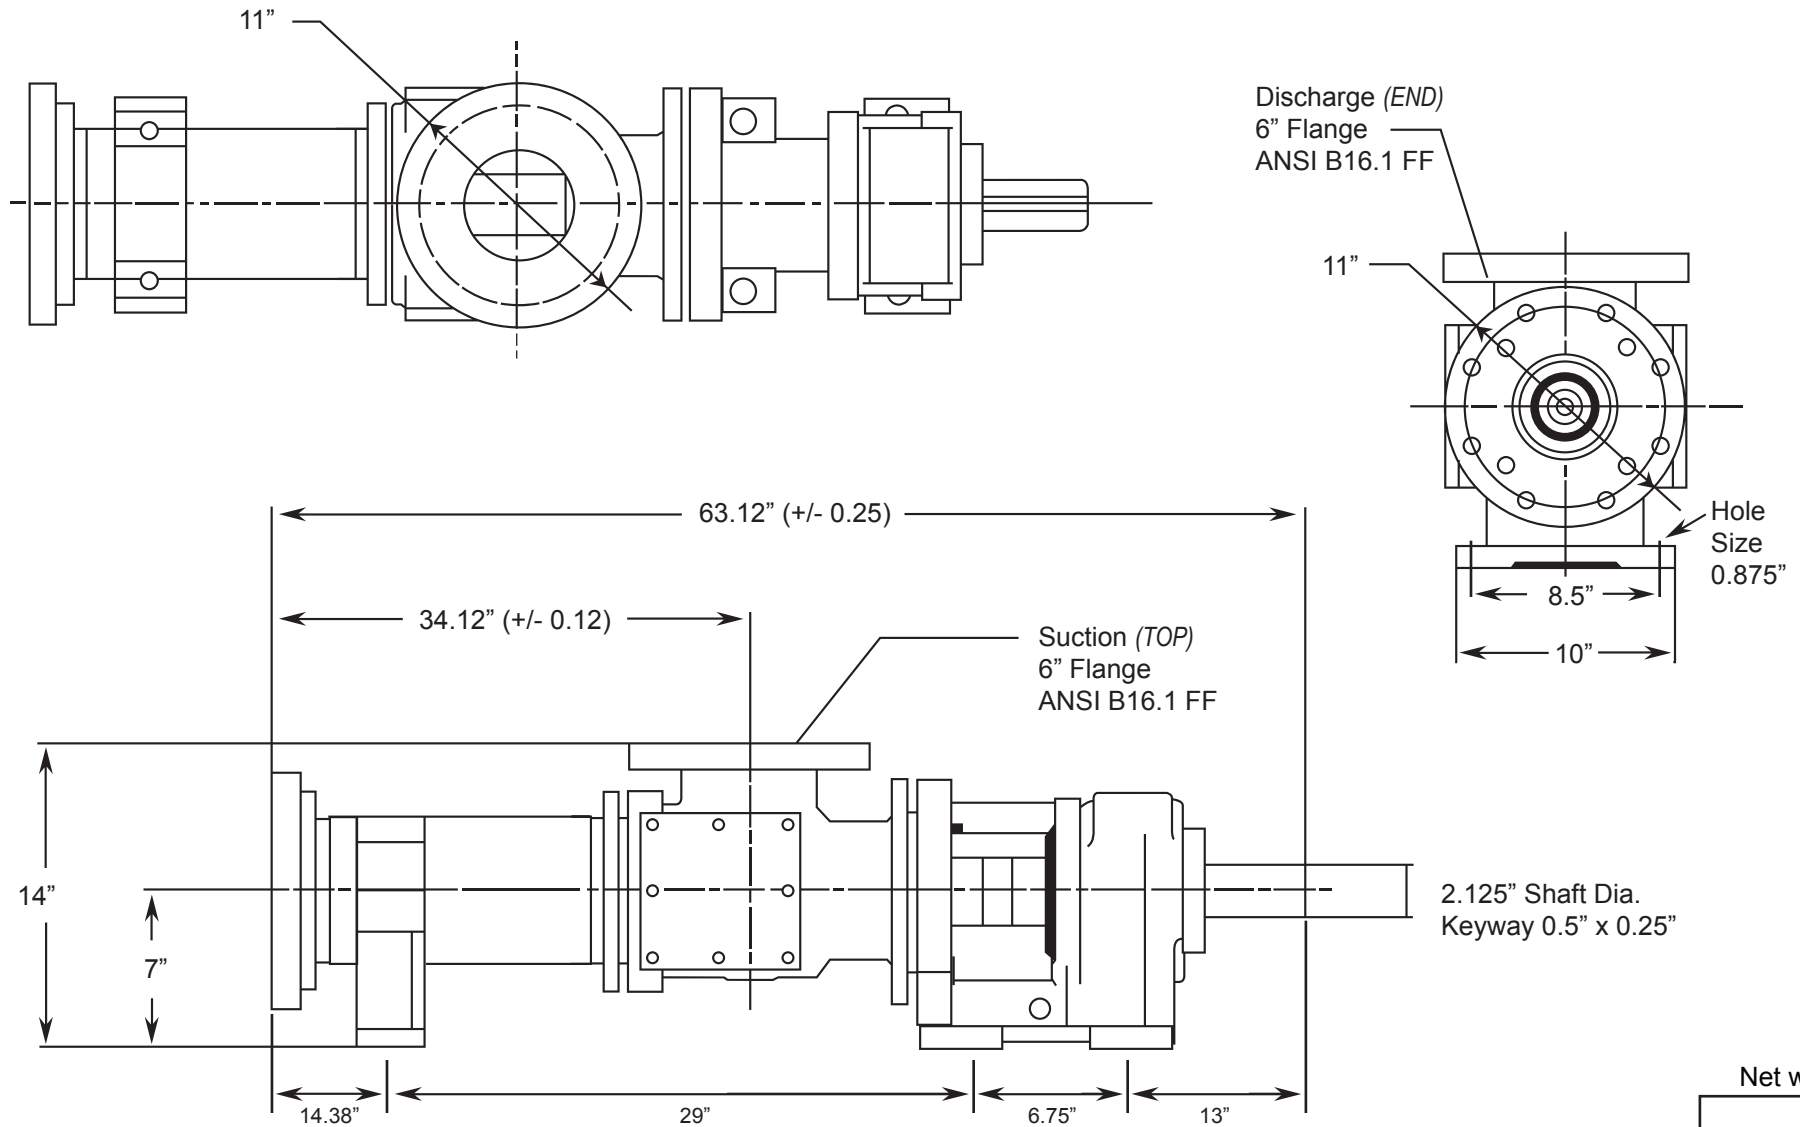

MILLENNIUM SERIES - 2F036GIL

Progressive Cavity Pump

Dimensional Drawings

(Pump Rotation is Counter Clockwise) ALL DIMN: Inches

Net weight

≈ lbs.

715

2 Stage Pump