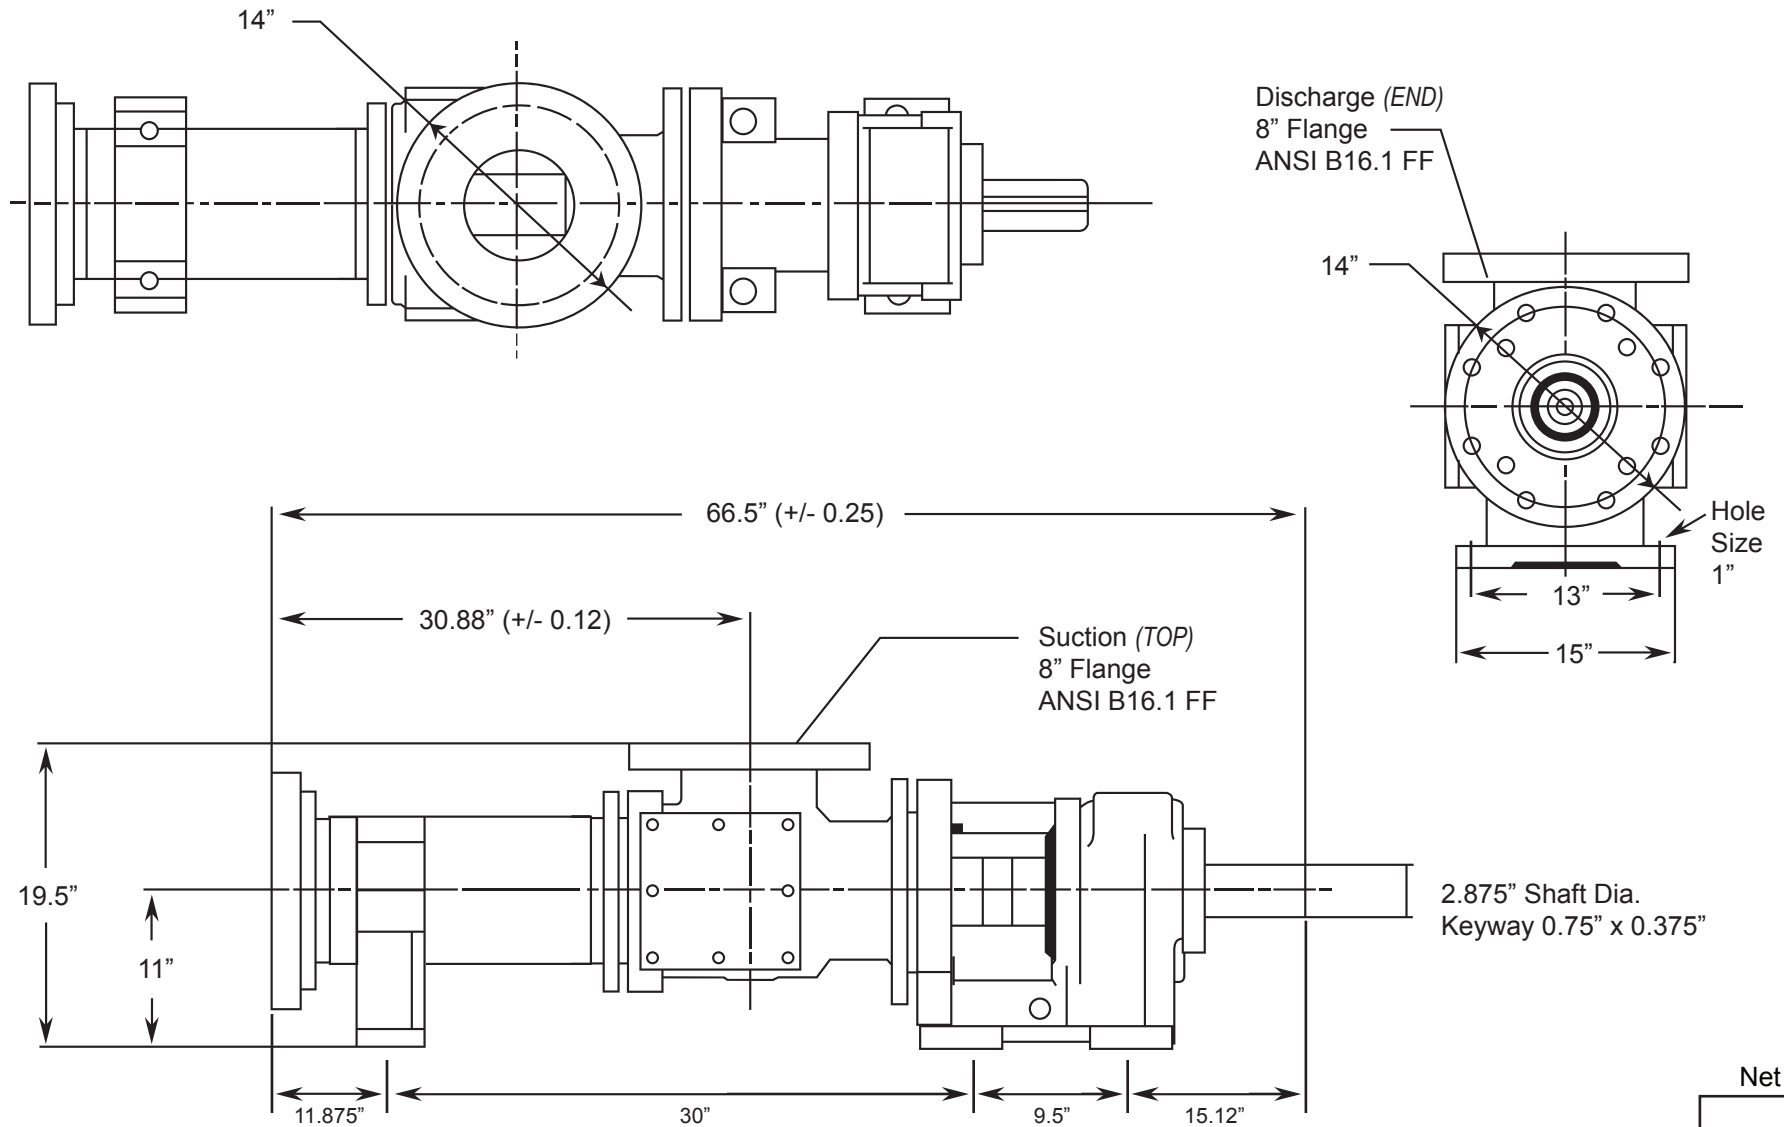

MILLENNIUM SERIES - 1H115GIL

Progressive Cavity Pump

Dimensional Drawings

(Pump Rotation is Counter Clockwise) ALL DIMN: Inches

Net weight

≈ lbs.

1700

1 Stage Pump