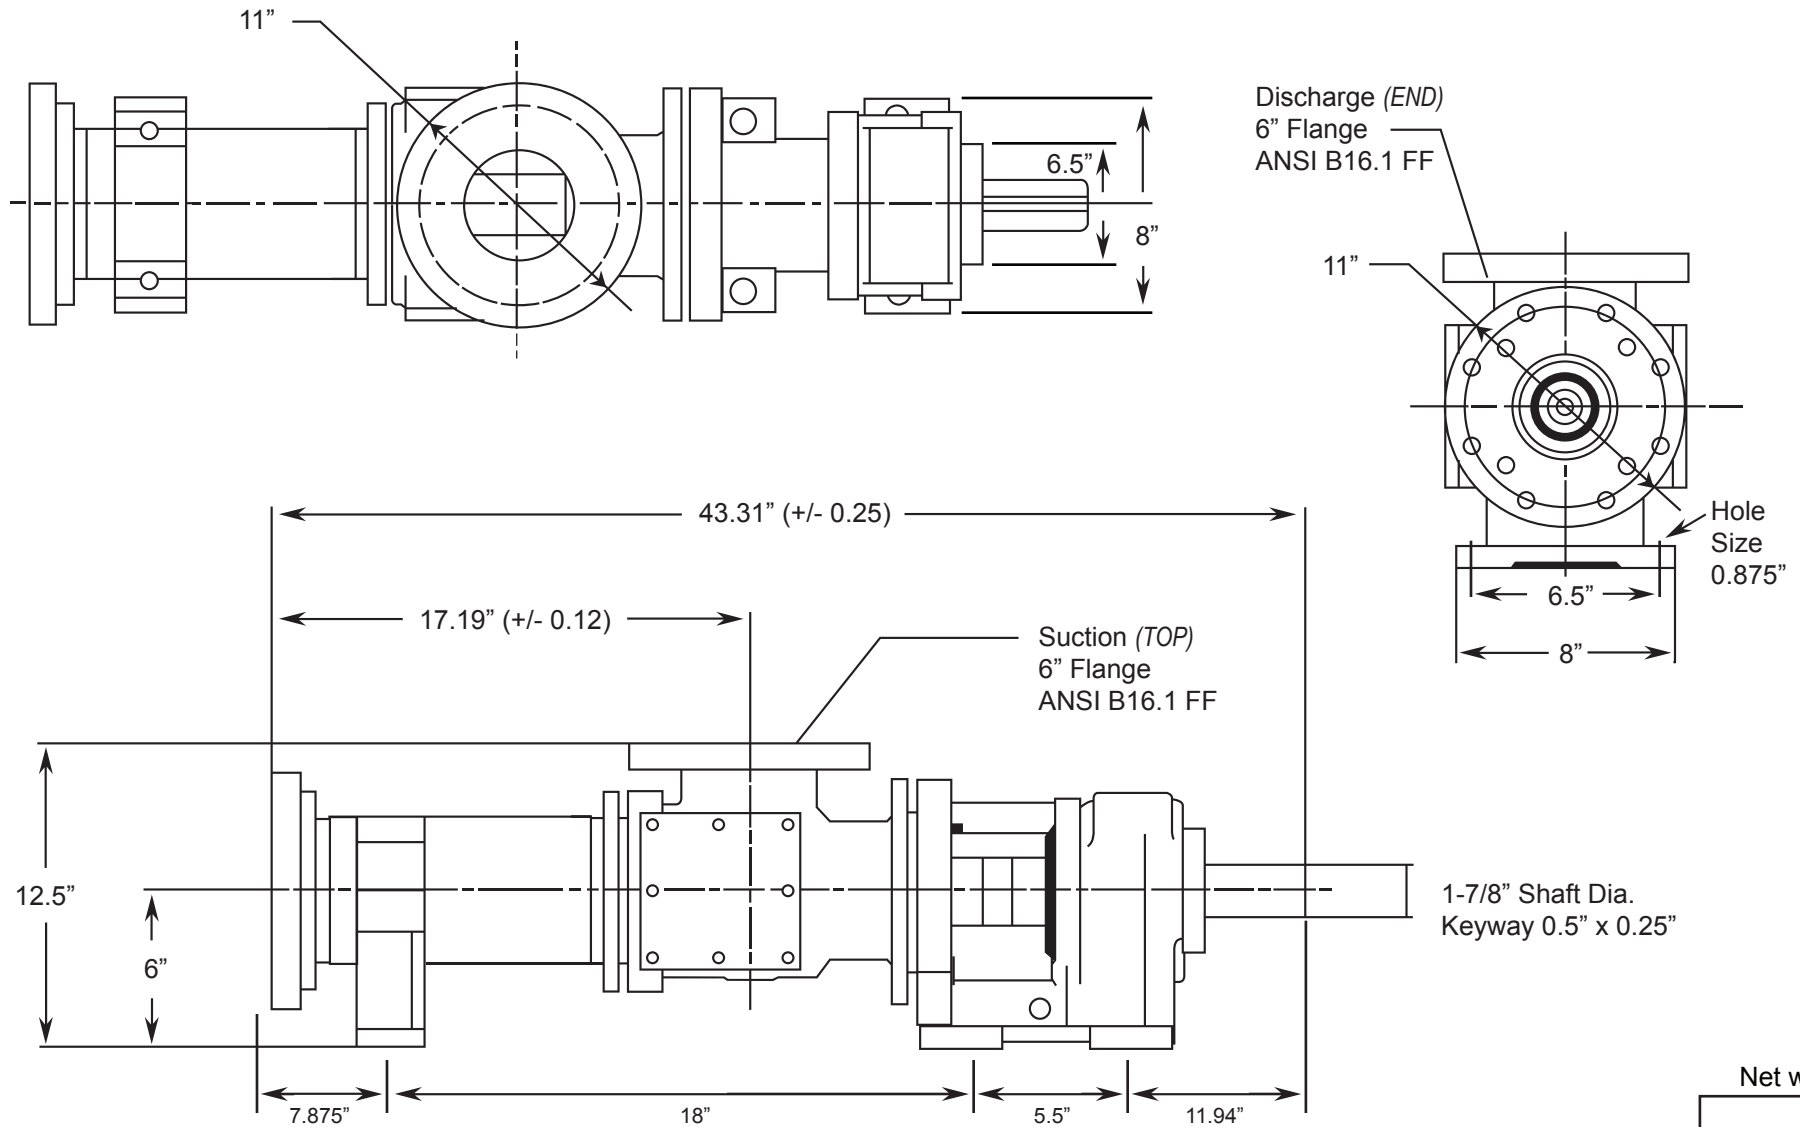

MILLENNIUM SERIES - 1E022GIL

Progressive Cavity Pump

Dimensional Drawings

(Pump Rotation is Counter Clockwise) ALL DIMN: Inches

Net weight

≈ lbs.

440

1 Stage Pump