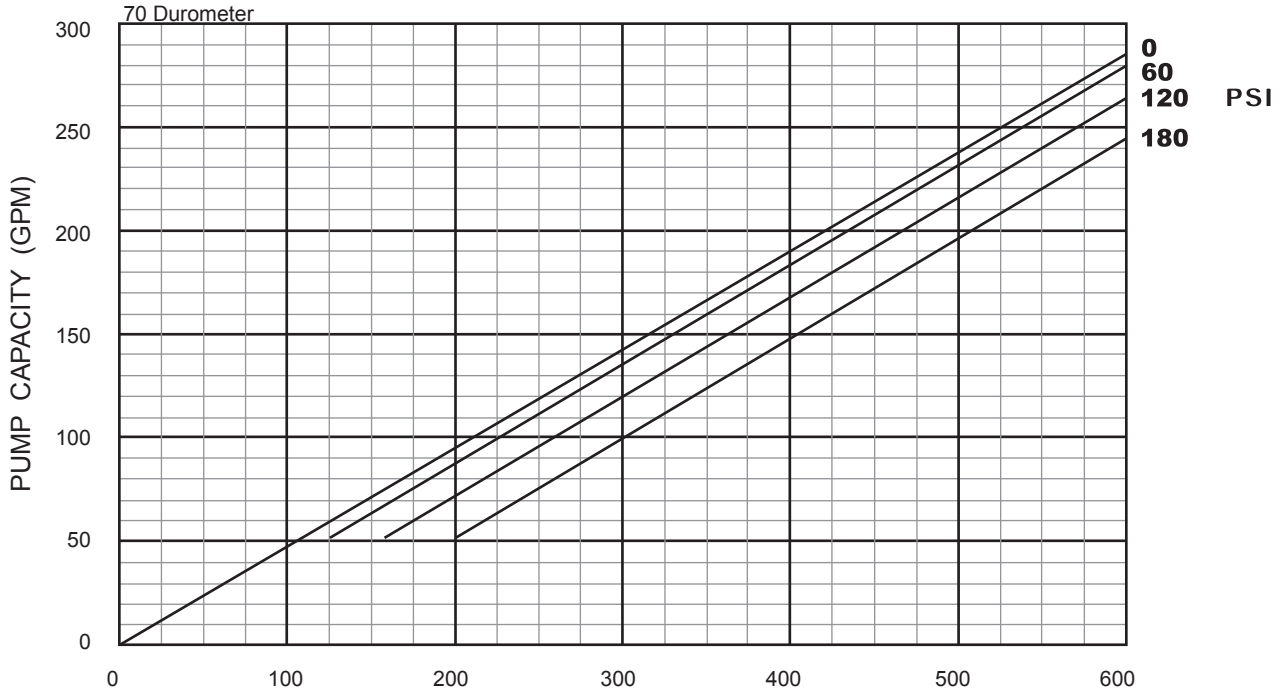

MILLENNIUM SERIES - 2F050G1L

Progressive Cavity Pump

Performance Curves

2 Stage Pump

70 Durometer (Performance based on water)

P: 847.640.7867 F: 847.640.7855
2525 Clearbrook Drive Arlington Heights, IL 60005