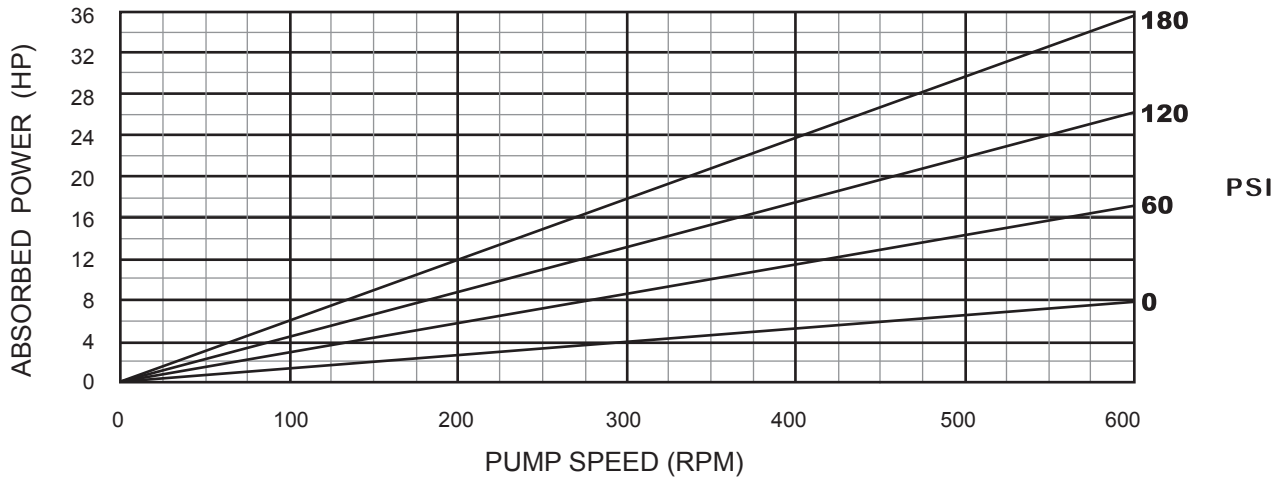

MILLENNIUM SERIES - 2F050G1L

Progressive Cavity Pump

Performance Curves

2 Stage Pump

70 Durometer (Performance based on water)

P: 847.640.7867 F: 847.640.7855
2525 Clearbrook Drive Arlington Heights, IL 60005