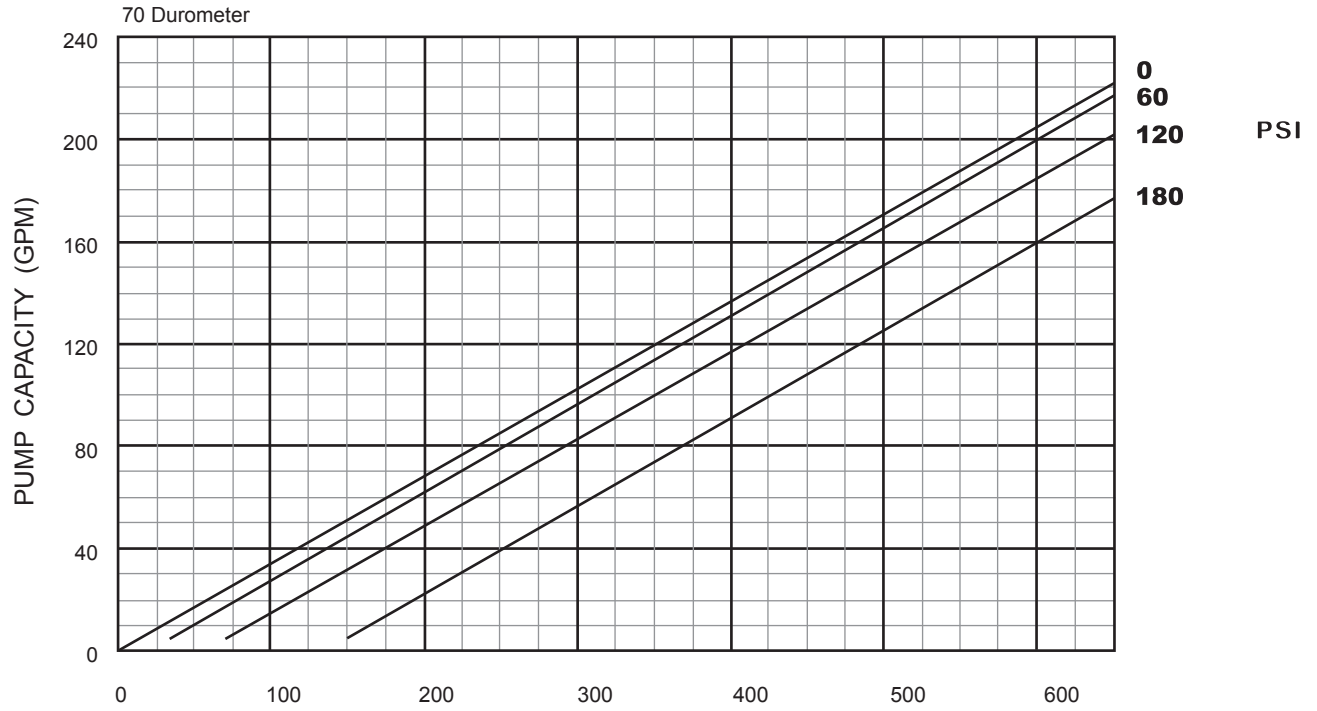

# MILLENNIUM SERIES - 2F036G1L

Progressive Cavity Pump

Performance Curves

## 2 Stage Pump

70 Durometer (Performance based on water)

P: 847.640.7867 F: 847.640.7855  
2525 Clearbrook Drive Arlington Heights, IL 60005

[www.libertyprocess.com](http://www.libertyprocess.com)