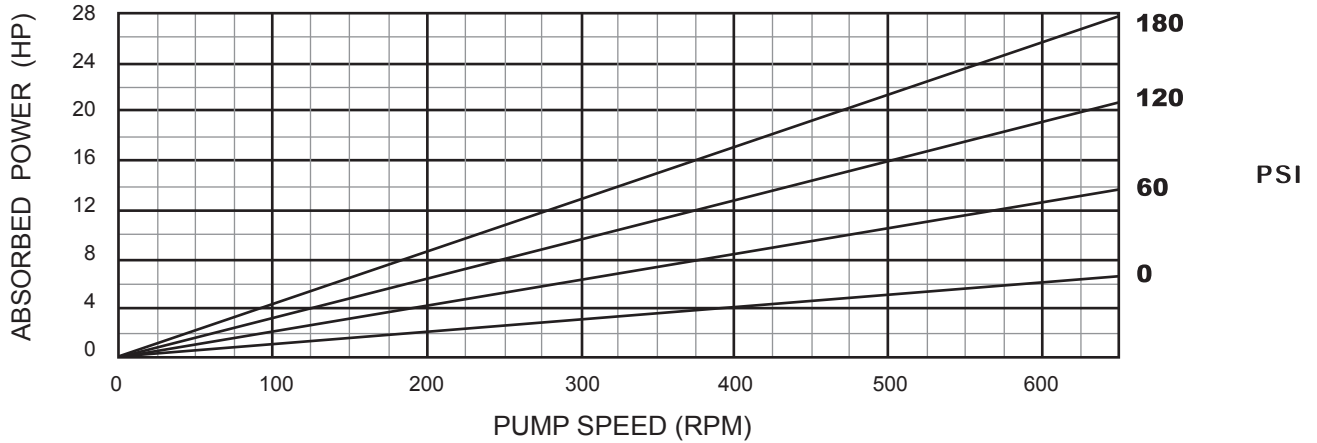

# MILLENNIUM SERIES - 2F036G1L

Progressive Cavity Pump

Performance Curves

## 2 Stage Pump

70 Durometer (Performance based on water)

P: 847.640.7867 F: 847.640.7855  
2525 Clearbrook Drive Arlington Heights, IL 60005

[www.libertyprocess.com](http://www.libertyprocess.com)