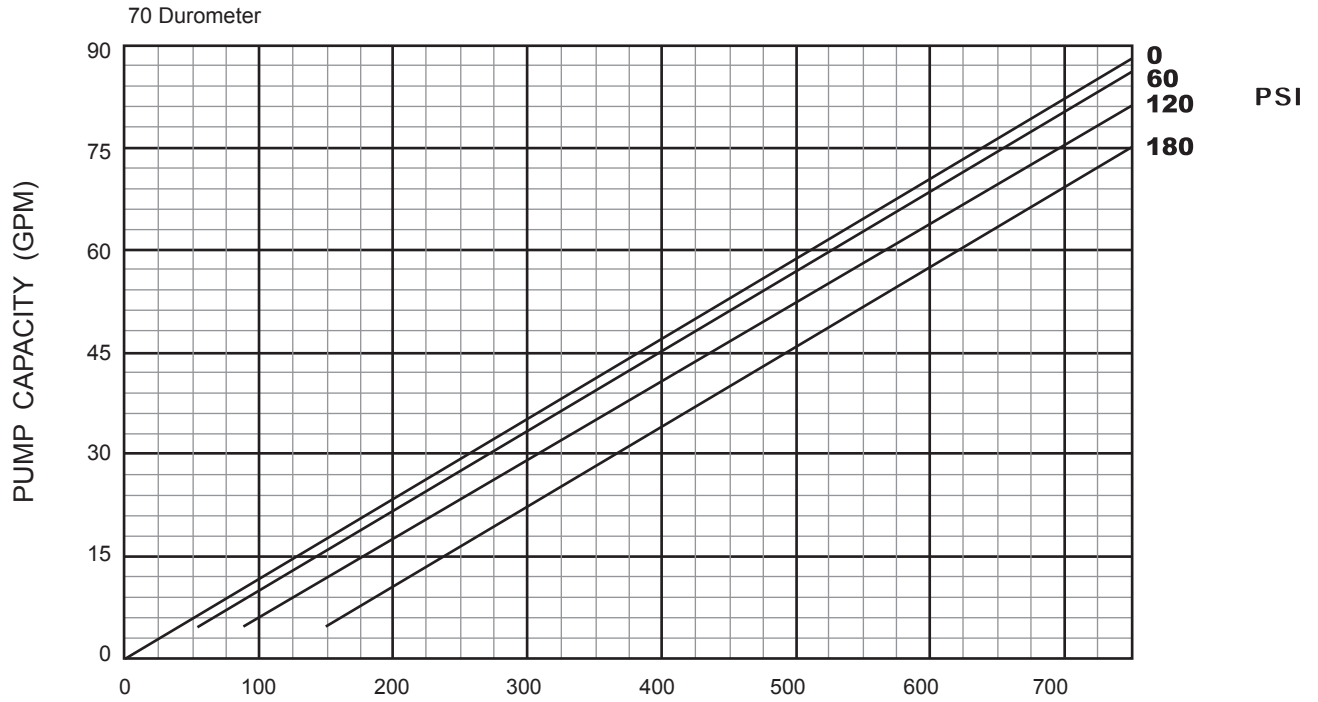

MILLENNIUM SERIES - 2E012GIL

Progressive Cavity Pump

Performance Curves

2 Stage Pump

70 Durometer (Performance based on water)