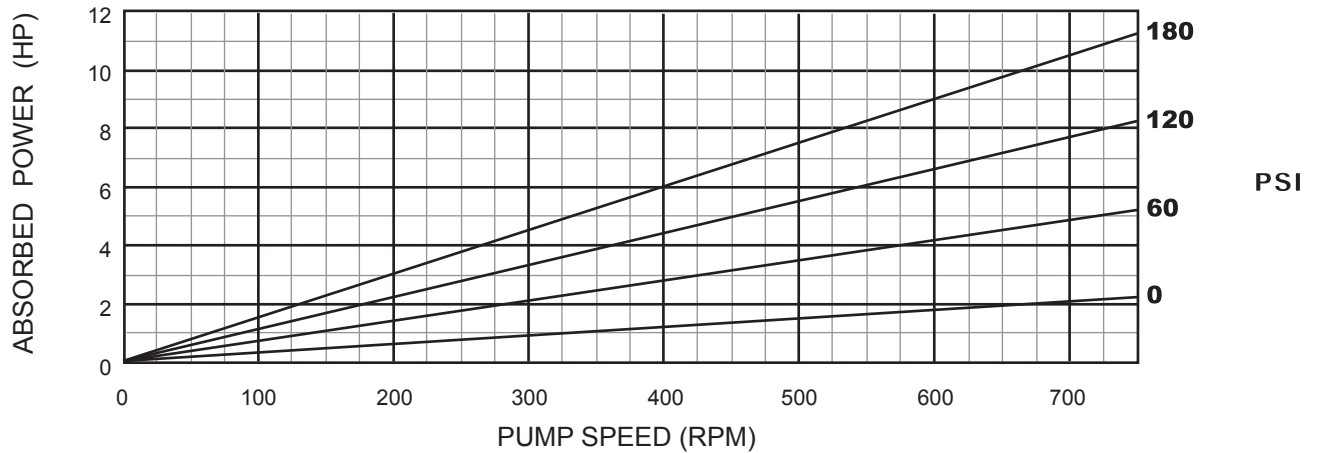

MILLENNIUM SERIES - 2E012GIL

Progressive Cavity Pump

Performance Curves

2 Stage Pump

70 Durometer (Performance based on water)