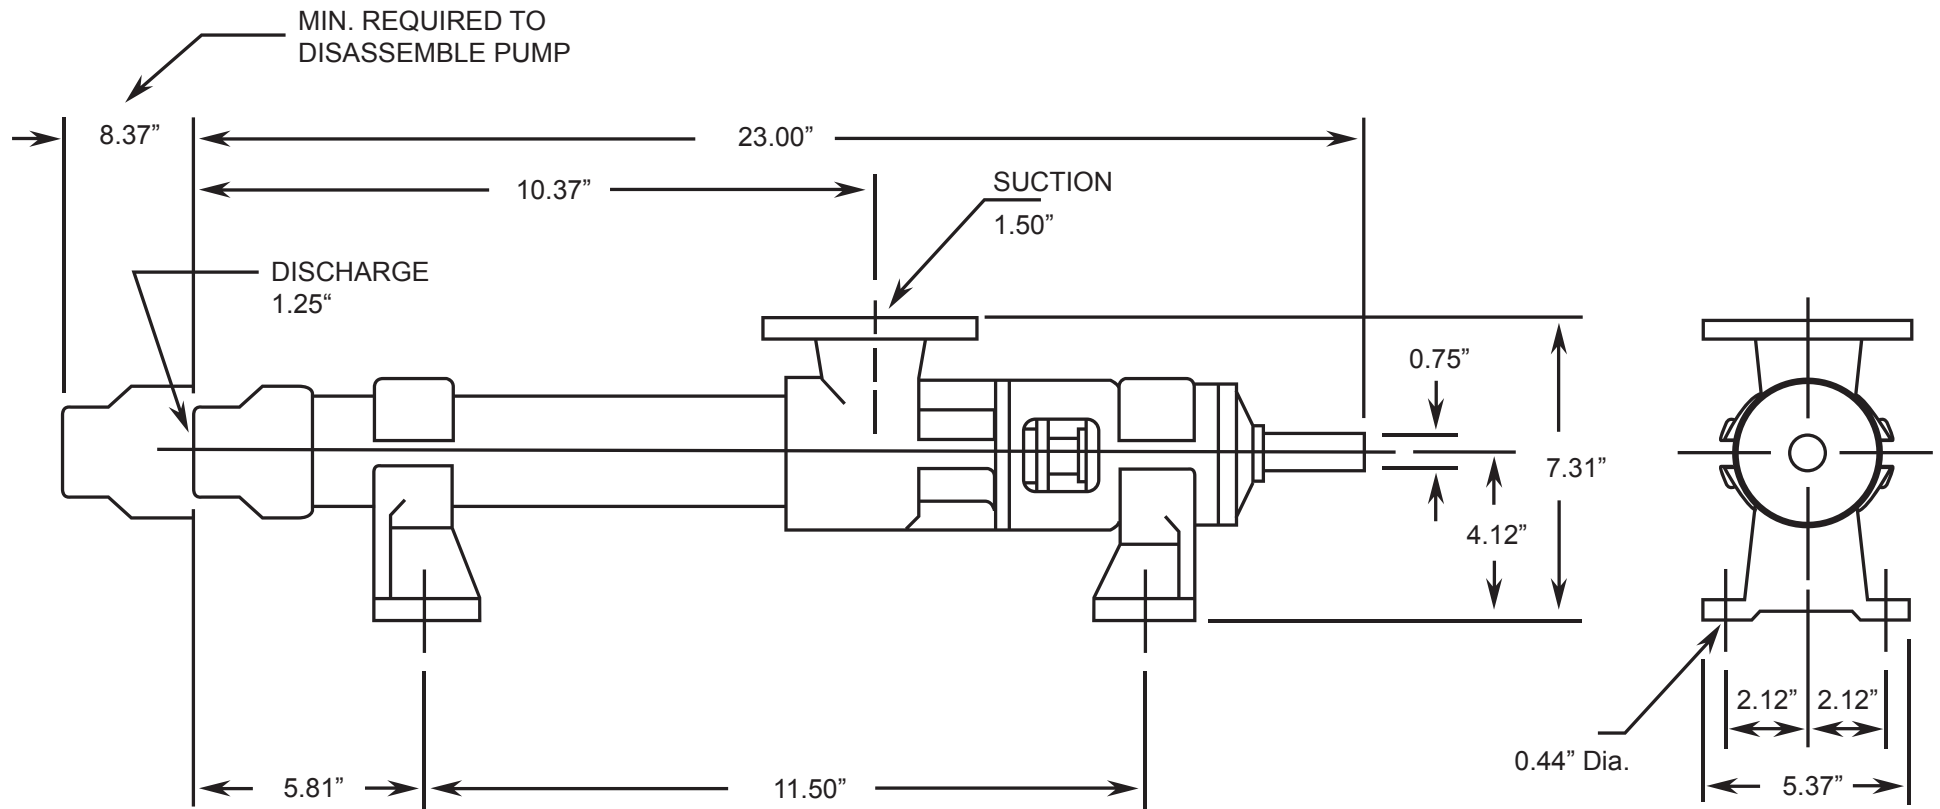

# LIBERTY SERIES - 1LL3

Progressive Cavity Pump

Dimensional Drawings

Net weight

≈ lbs.

**47**

ALL DIMN: Inches

**1 Stage Pump**