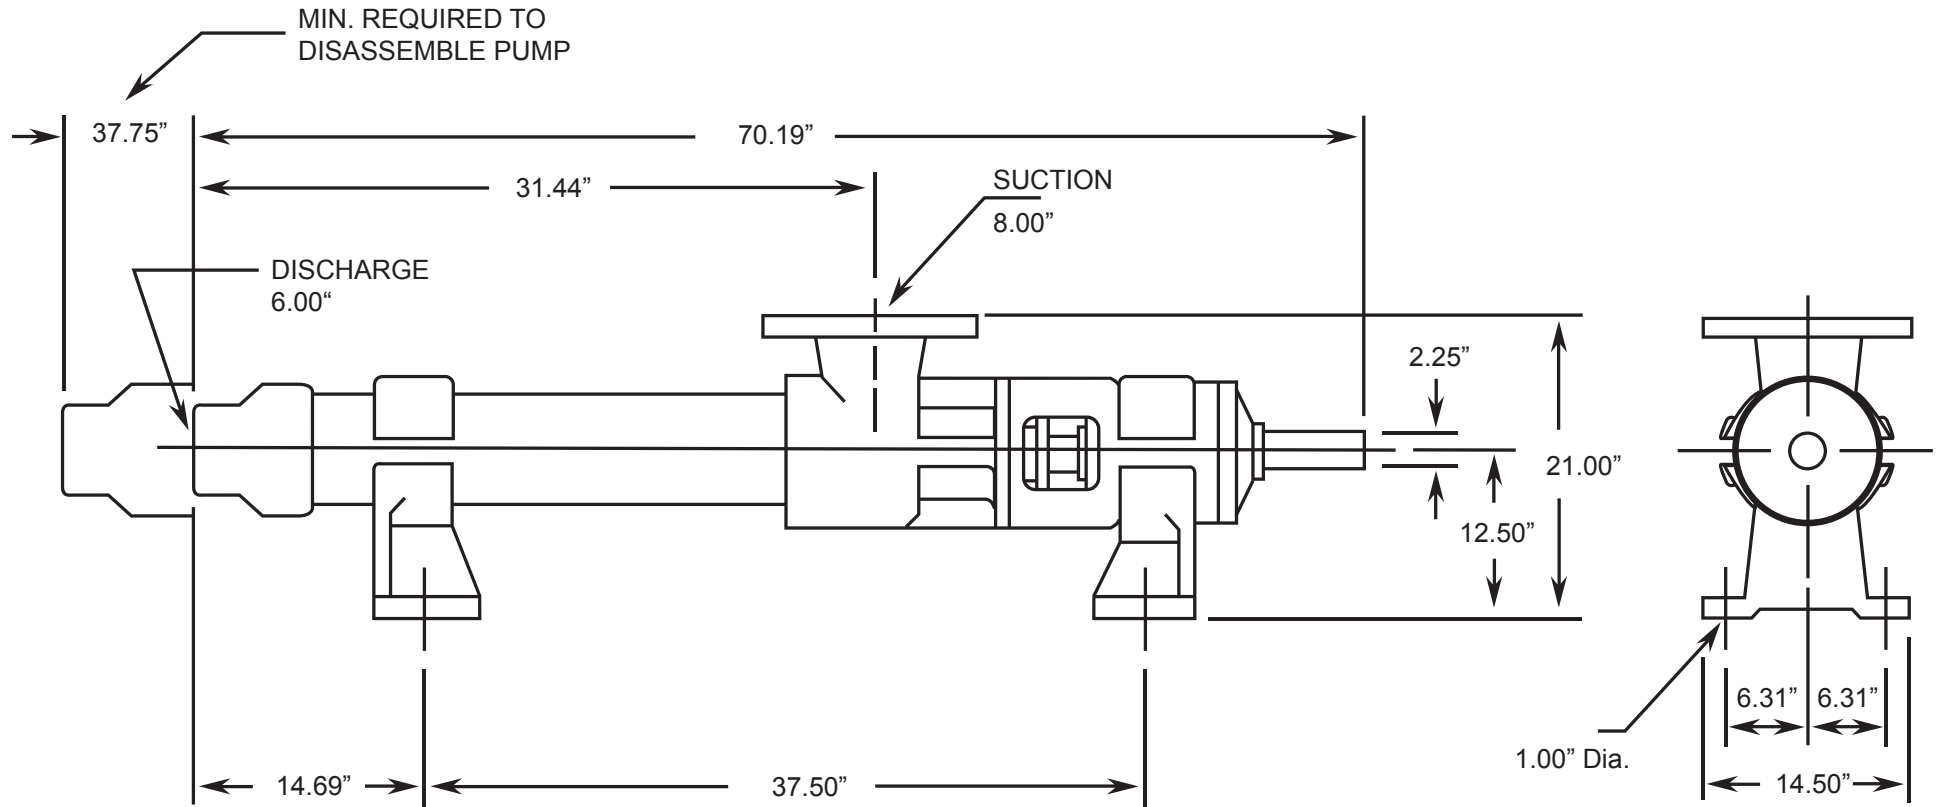

LIBERTY SERIES - 1LL12

Progressive Cavity Pump

Dimensional Drawings

Net weight

≈ lbs.

880

ALL DIMN: Inches

1 Stage Pump