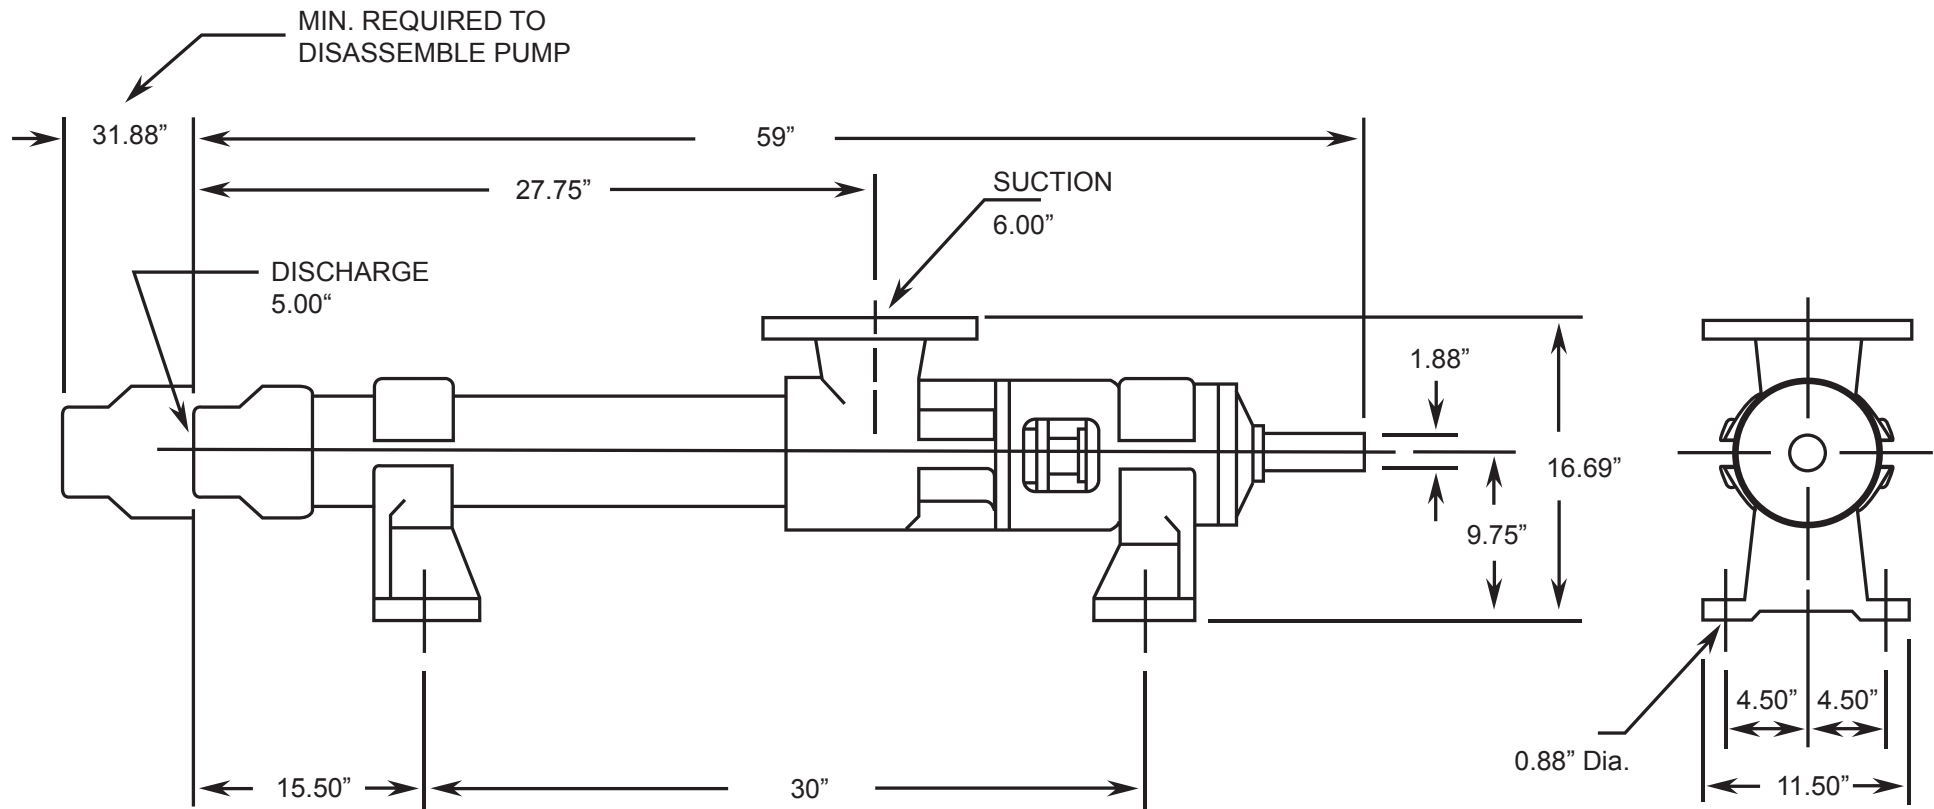

LIBERTY SERIES - 1LL10H

Progressive Cavity Pump

Dimensional Drawings

Net weight

≈ lbs.

424

ALL DIMN: Inches

1 Stage Pump