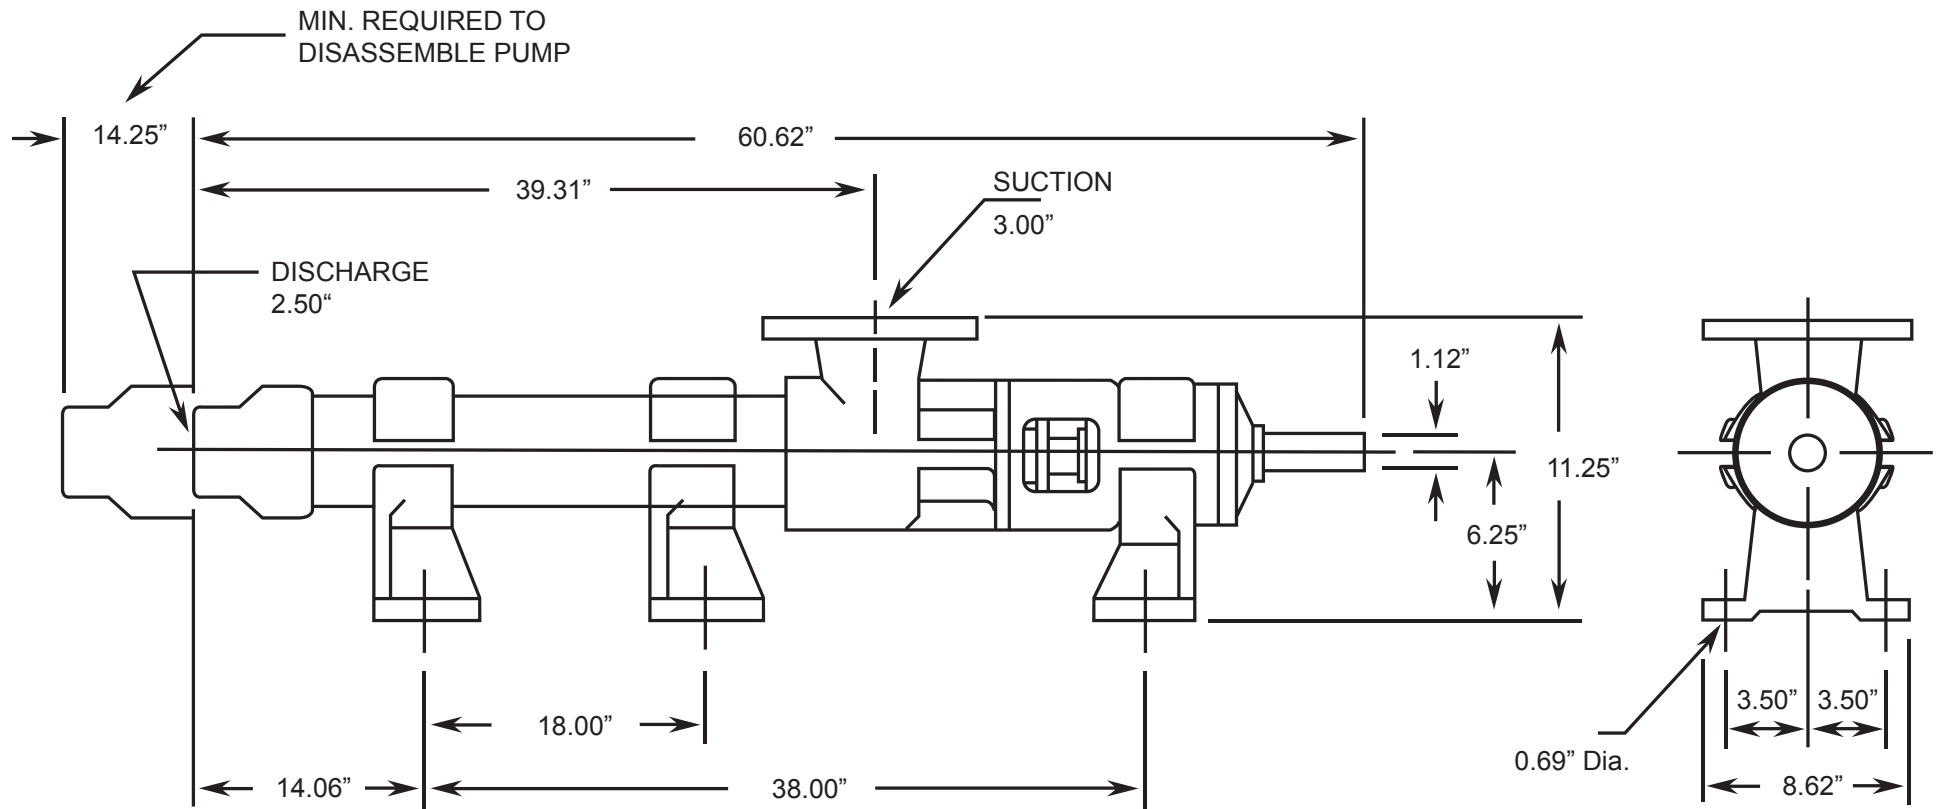

LIBERTY SERIES - 3LL6

Progressive Cavity Pump

Dimensional Drawings

Net weight

≈ lbs.

192

ALL DIMN: Inches

3 Stage Pump