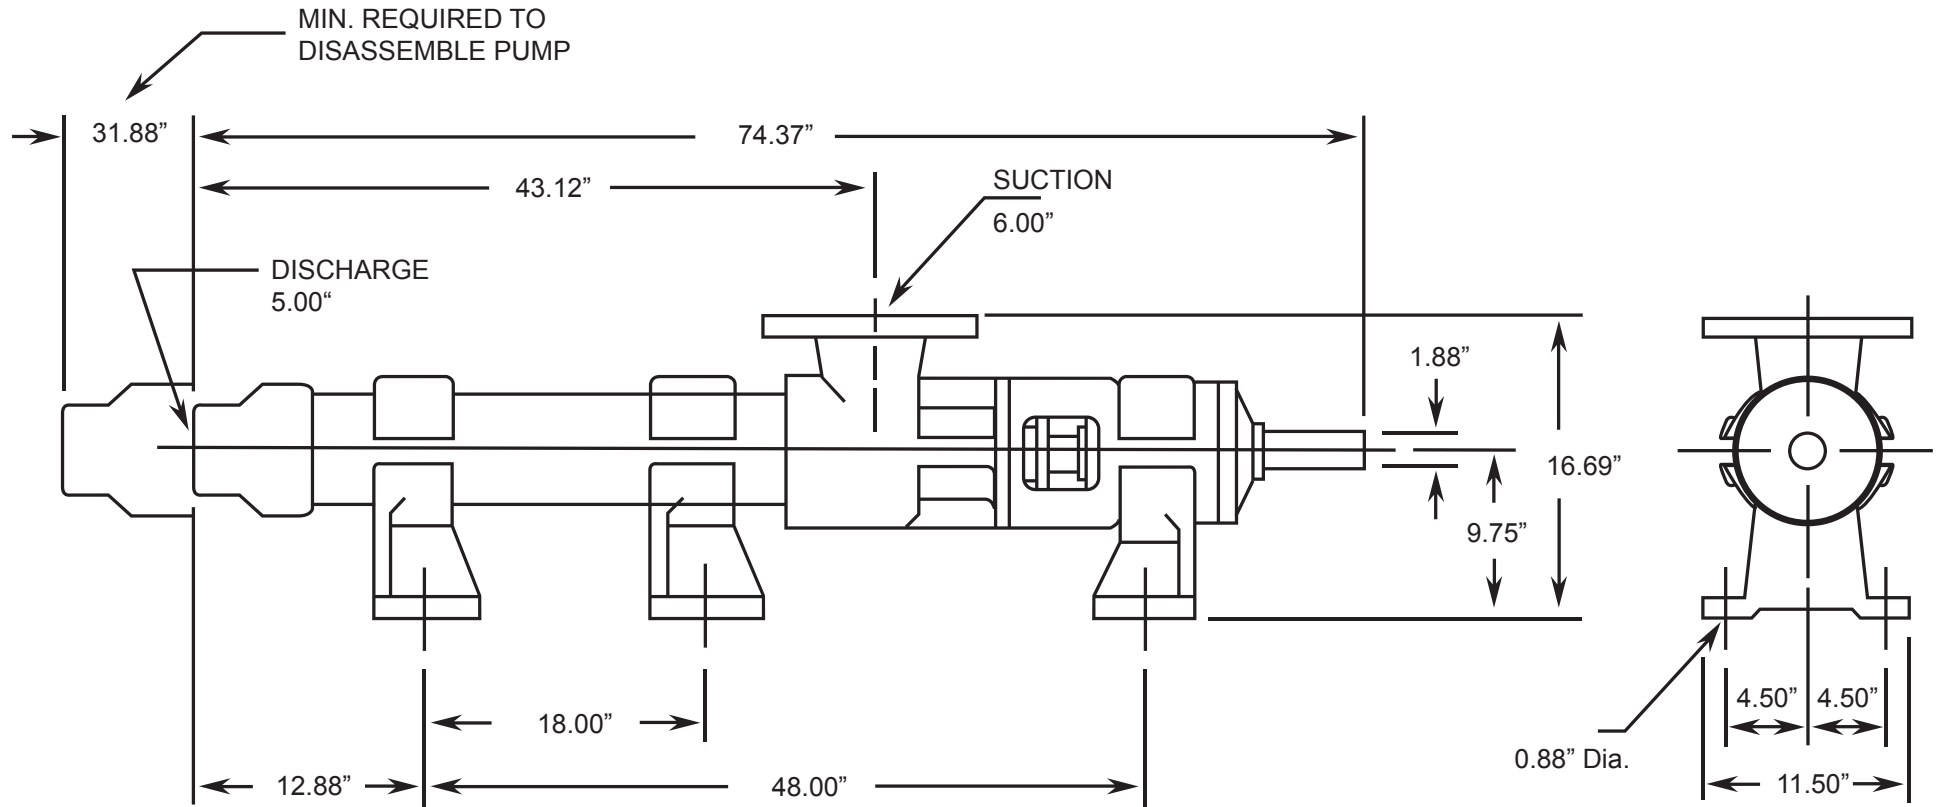

LIBERTY SERIES - 3LL10

Progressive Cavity Pump

Dimensional Drawings

Net weight

≈ lbs.

545

ALL DIMN: Inches

3 Stage Pump