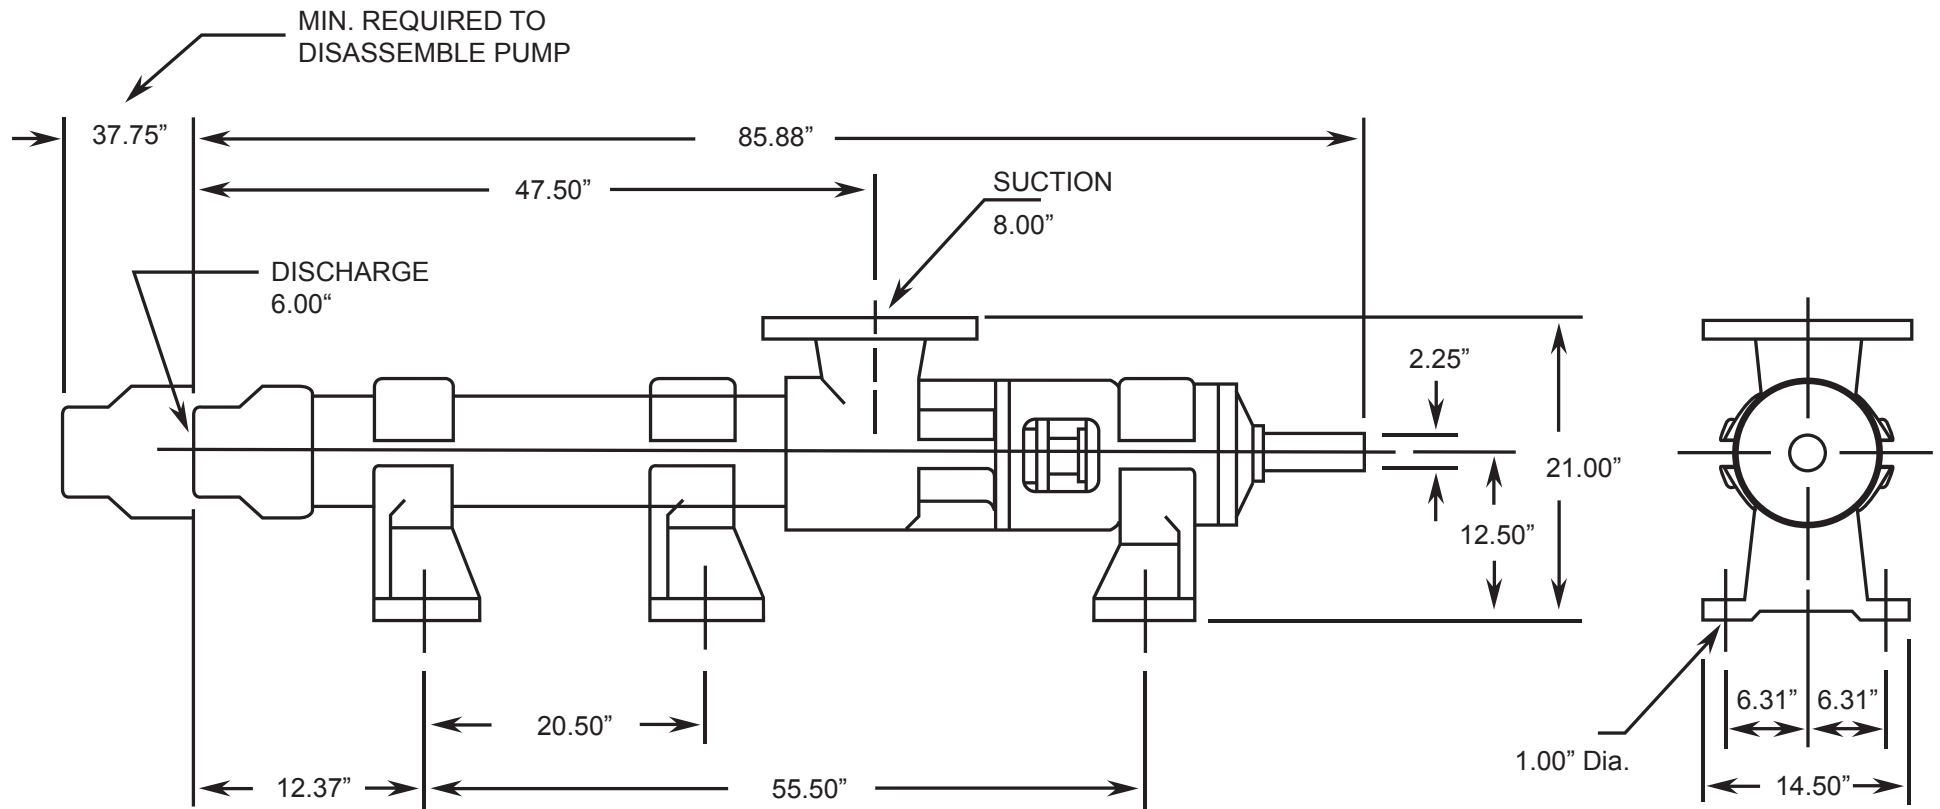

LIBERTY SERIES - 2LLI2

Progressive Cavity Pump

Dimensional Drawings

Net weight

≈ lbs.

1075

ALL DIMN: Inches

2 Stage Pump