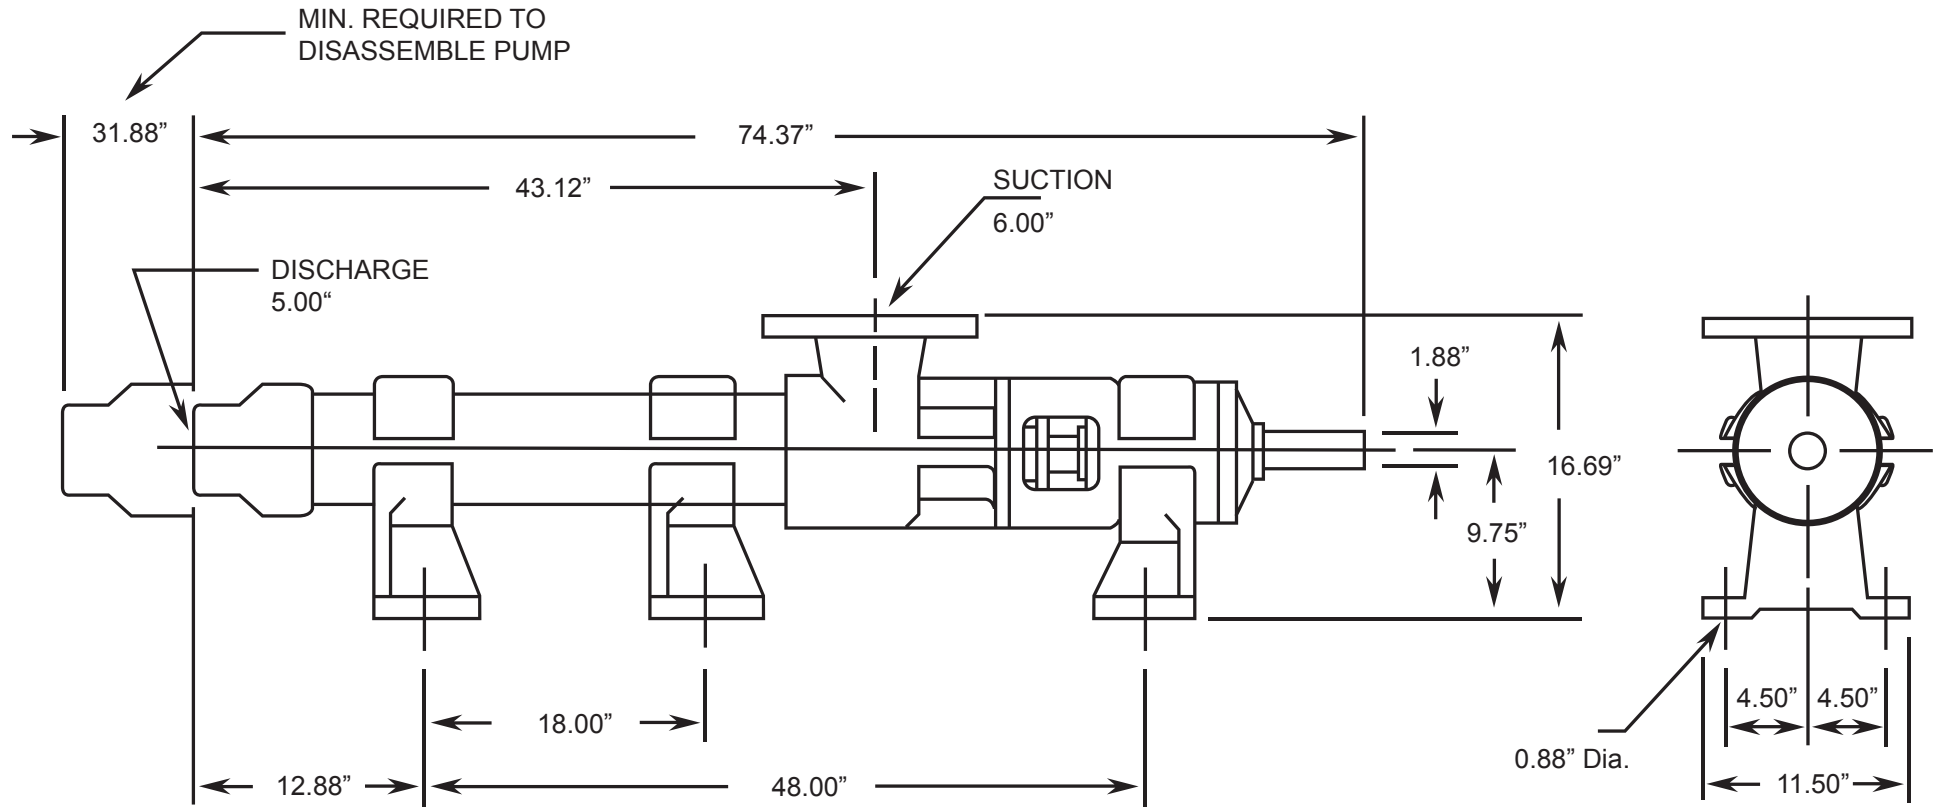

# LIBERTY SERIES - 2LL10H

Progressive Cavity Pump

Dimensional Drawings

Net weight

≈ lbs.

**545**

ALL DIMN: Inches

**2 Stage Pump**