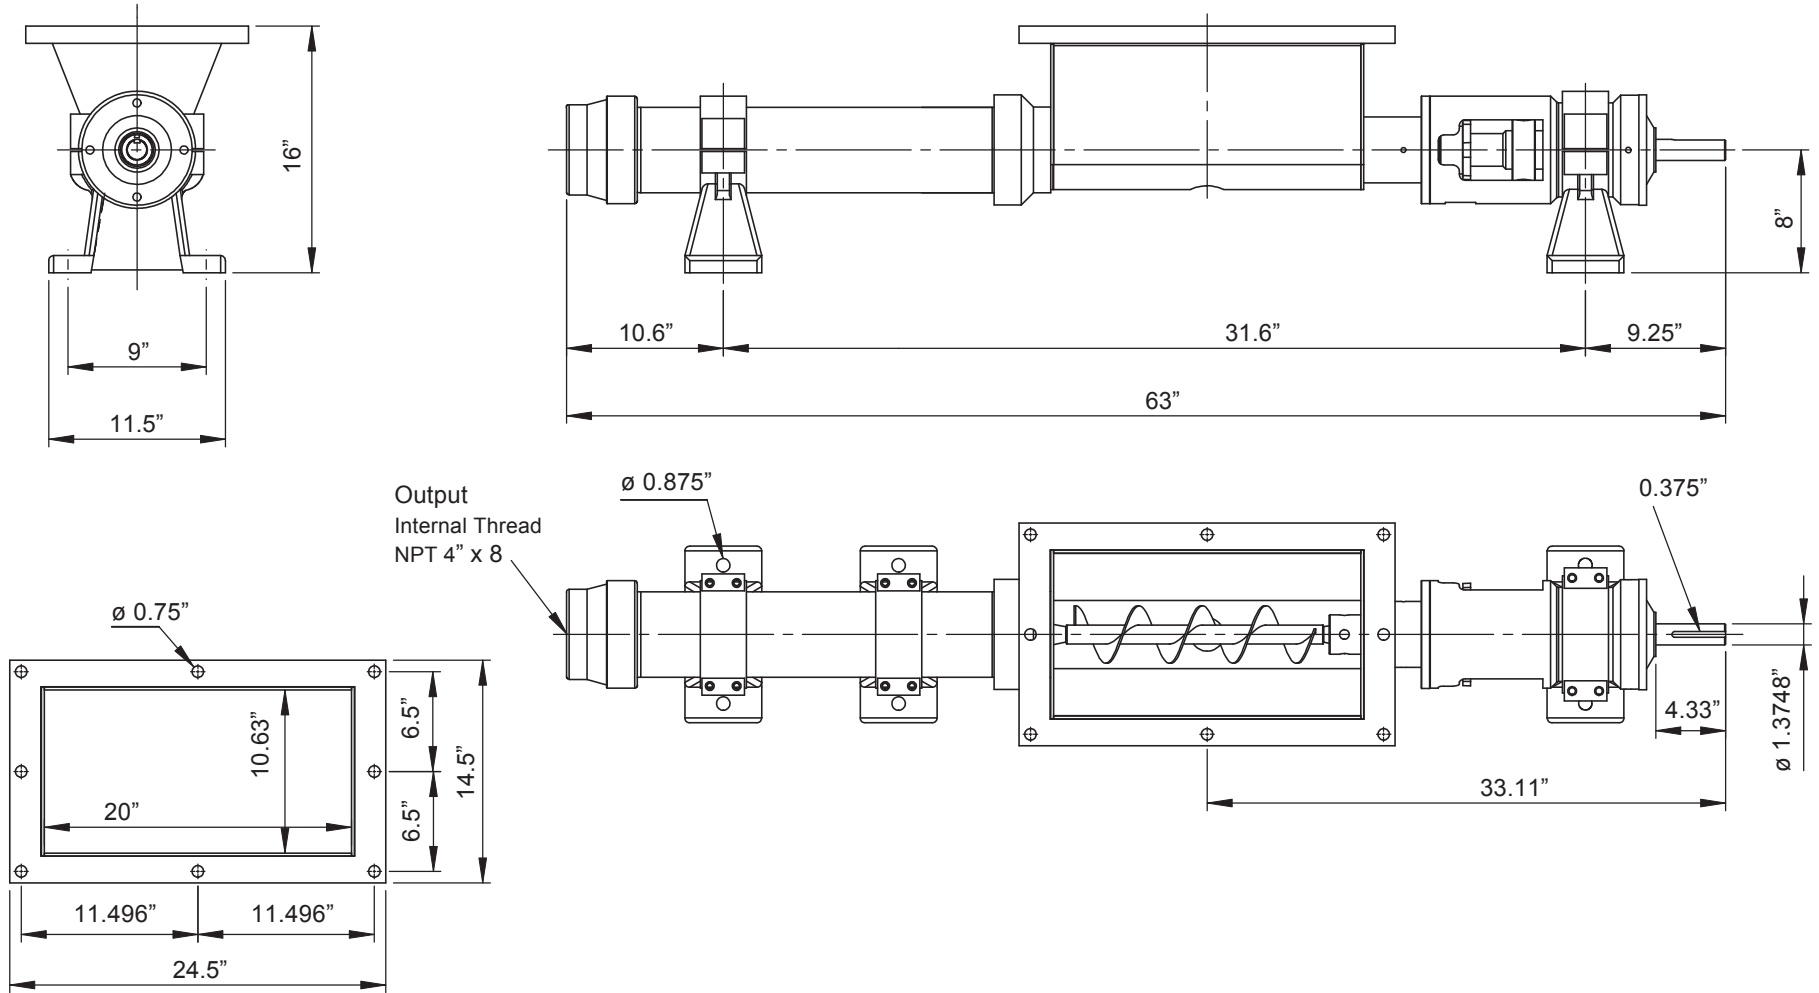

JUSTICE SERIES - 1LJ8

Progressive Cavity Pump

Dimensional Drawings

1 Stage Pump

Net weight
≈ lbs.
-

ALL DIMN: Inches

P: 847.640.7867 F: 847.640.7855
2525 Clearbrook Drive Arlington Heights, IL 60005

www.libertyprocess.com