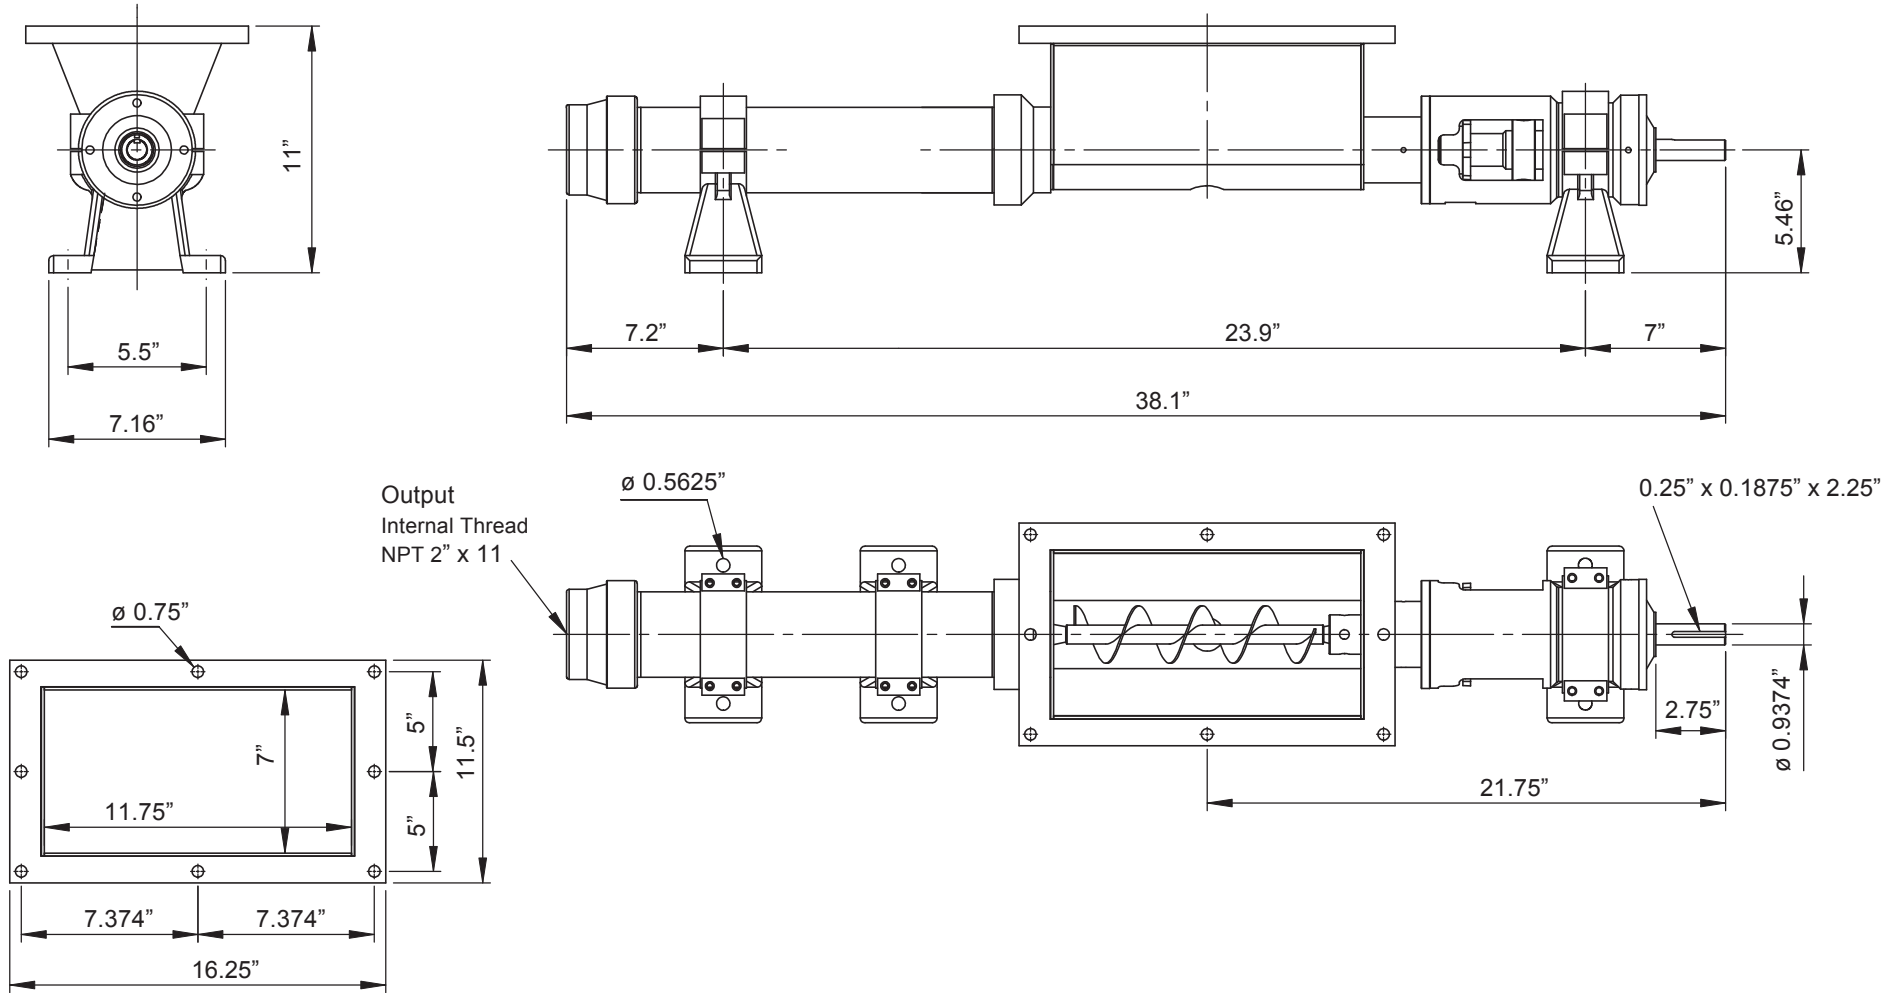

JUSTICE SERIES - 1LJ4

Progressive Cavity Pump

Dimensional Drawings

Net weight

≈ lbs.

ALL DIMN: Inches

-

1 Stage Pump