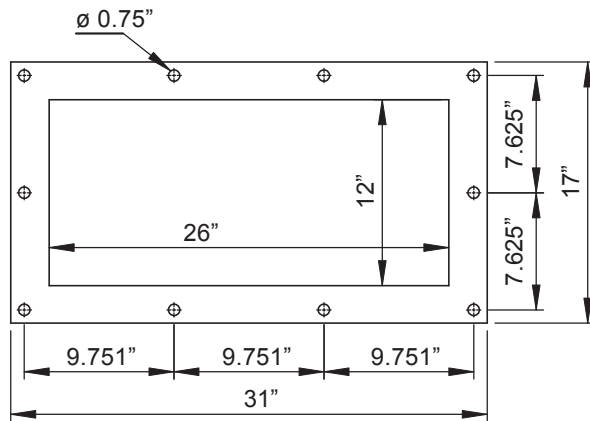

JUSTICE SERIES - 2LJ10H

Progressive Cavity Pump

Dimensional Drawings

J10 Style

Net weight

≈ lbs.

ALL DIMN: Inches

2 Stage Pump