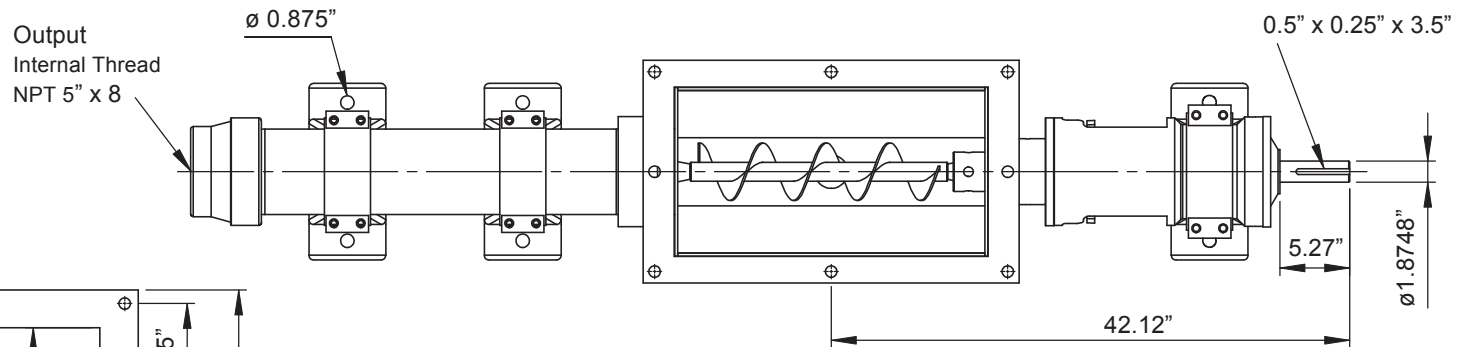

JUSTICE SERIES - 2LJ10H

Progressive Cavity Pump

Dimensional Drawings

J10 Style

Net weight

≈ lbs.

ALL DIMN: Inches

2 Stage Pump