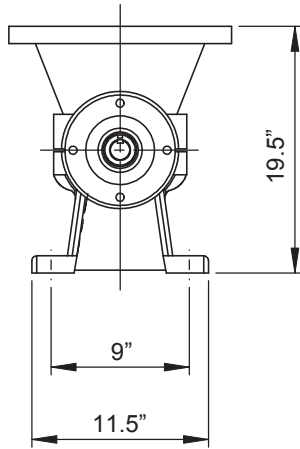

JUSTICE SERIES - 2LJ10H

Progressive Cavity Pump

Dimensional Drawings

J10 Style

Net weight

≈ lbs.

ALL DIMN: Inches

2 Stage Pump