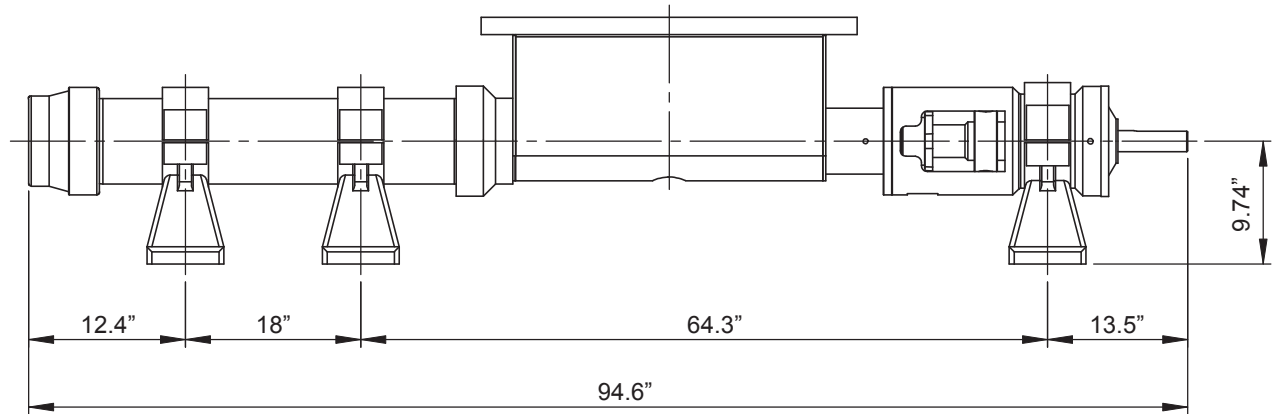

JUSTICE SERIES - 2LJ10H

Progressive Cavity Pump

Dimensional Drawings

J10 Style

Net weight

≈ lbs.

ALL DIMN: Inches

2 Stage Pump