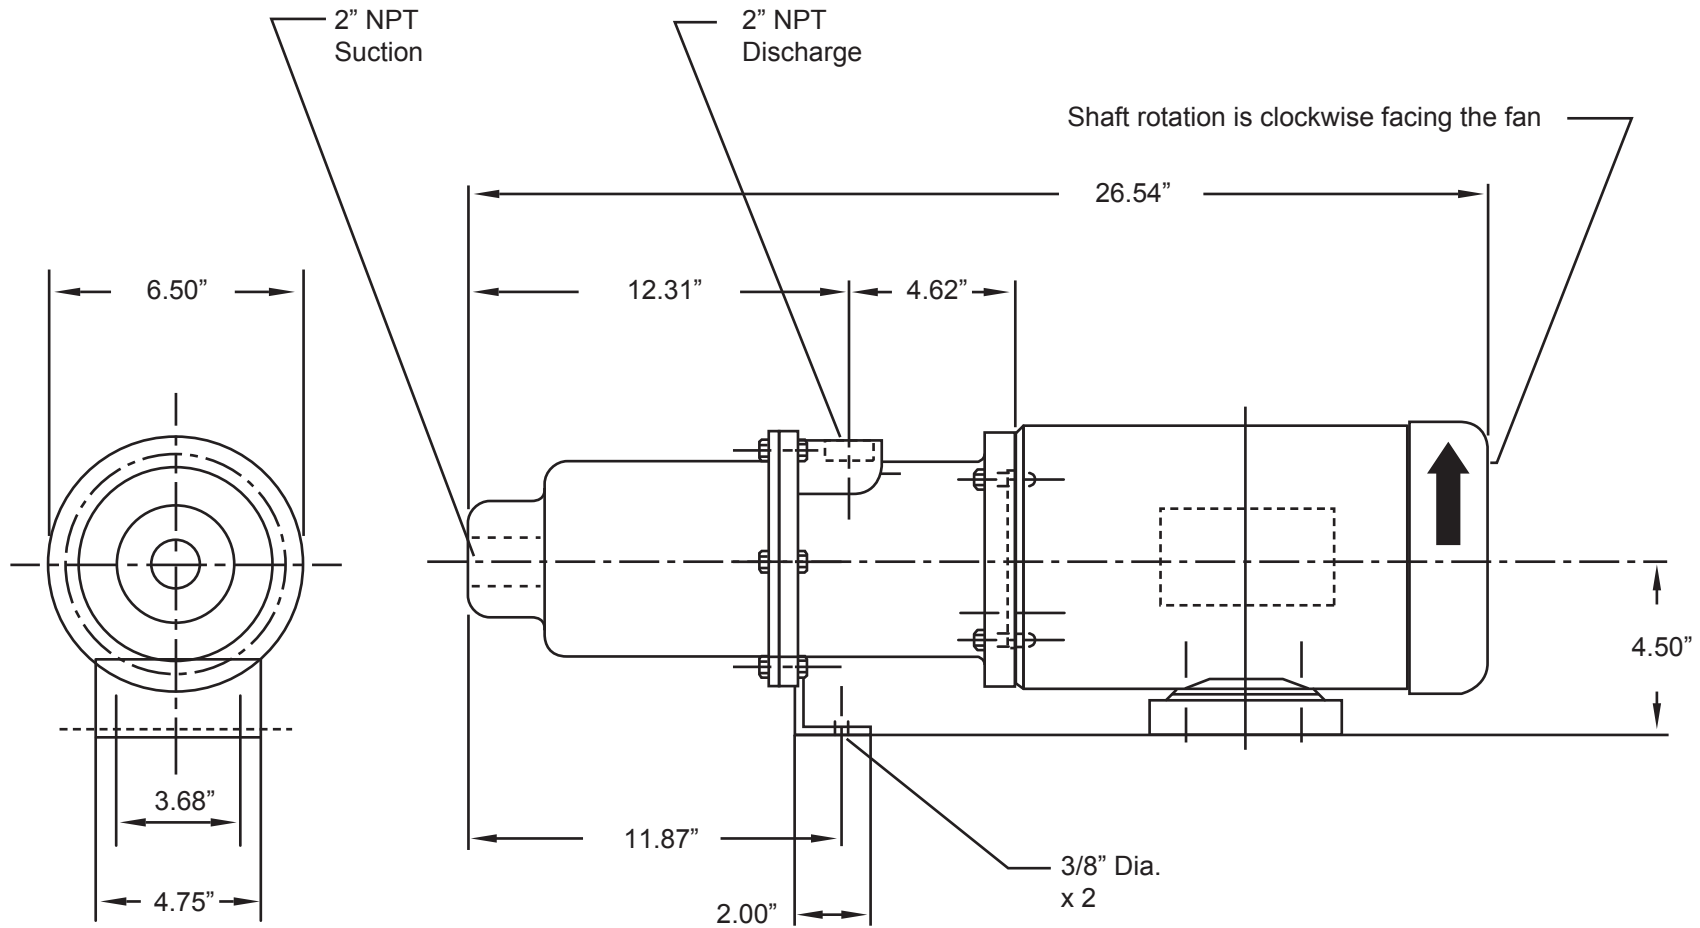

AMERICAN SERIES - APM-67 COMPLETE PACKAGE

Progressive Cavity Pump

Dimensional Drawings

DO NOT RUN DRY

Net weight

≈ lbs.

60

ALL DIMN: Inches

Wobble Stator Pump

P: 847.640.7867 F: 847.640.7855
2525 Clearbrook Drive Arlington Heights, IL 60005

www.libertyprocess.com