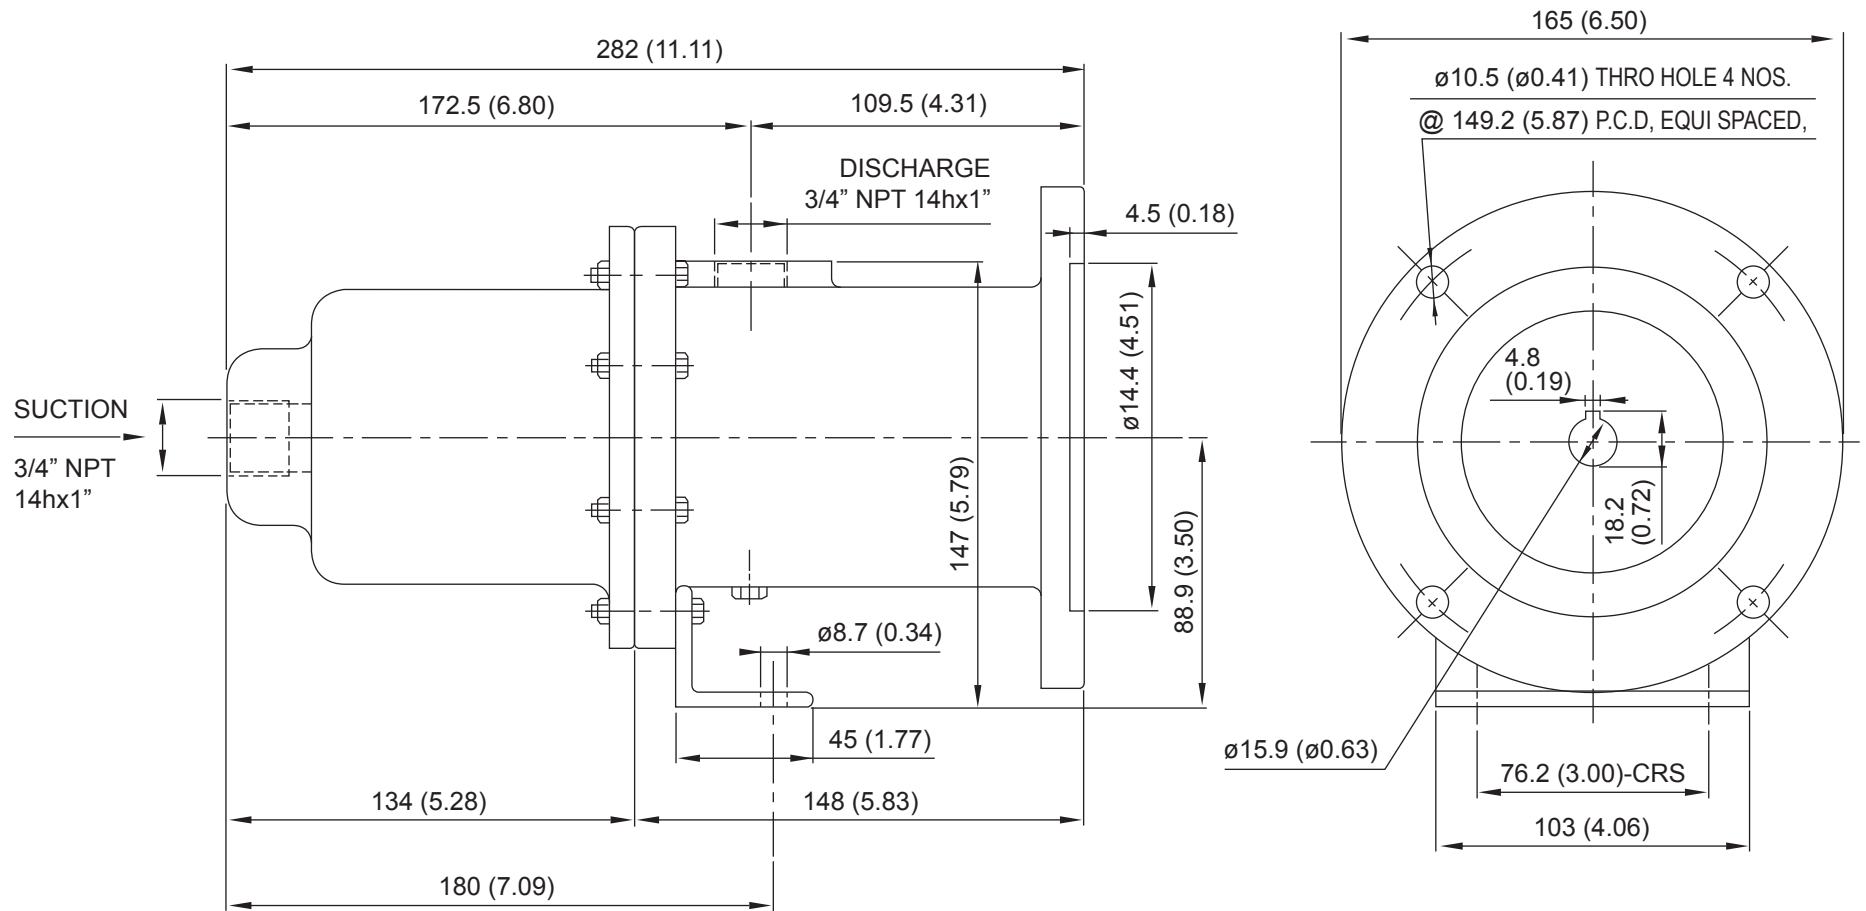

AMERICAN SERIES - APM-15

Progressive Cavity Pump

Dimensional Drawings

Net weight

≈ lbs.

20

ALL DIMN: mm (inches)

Wobble Stator Pump