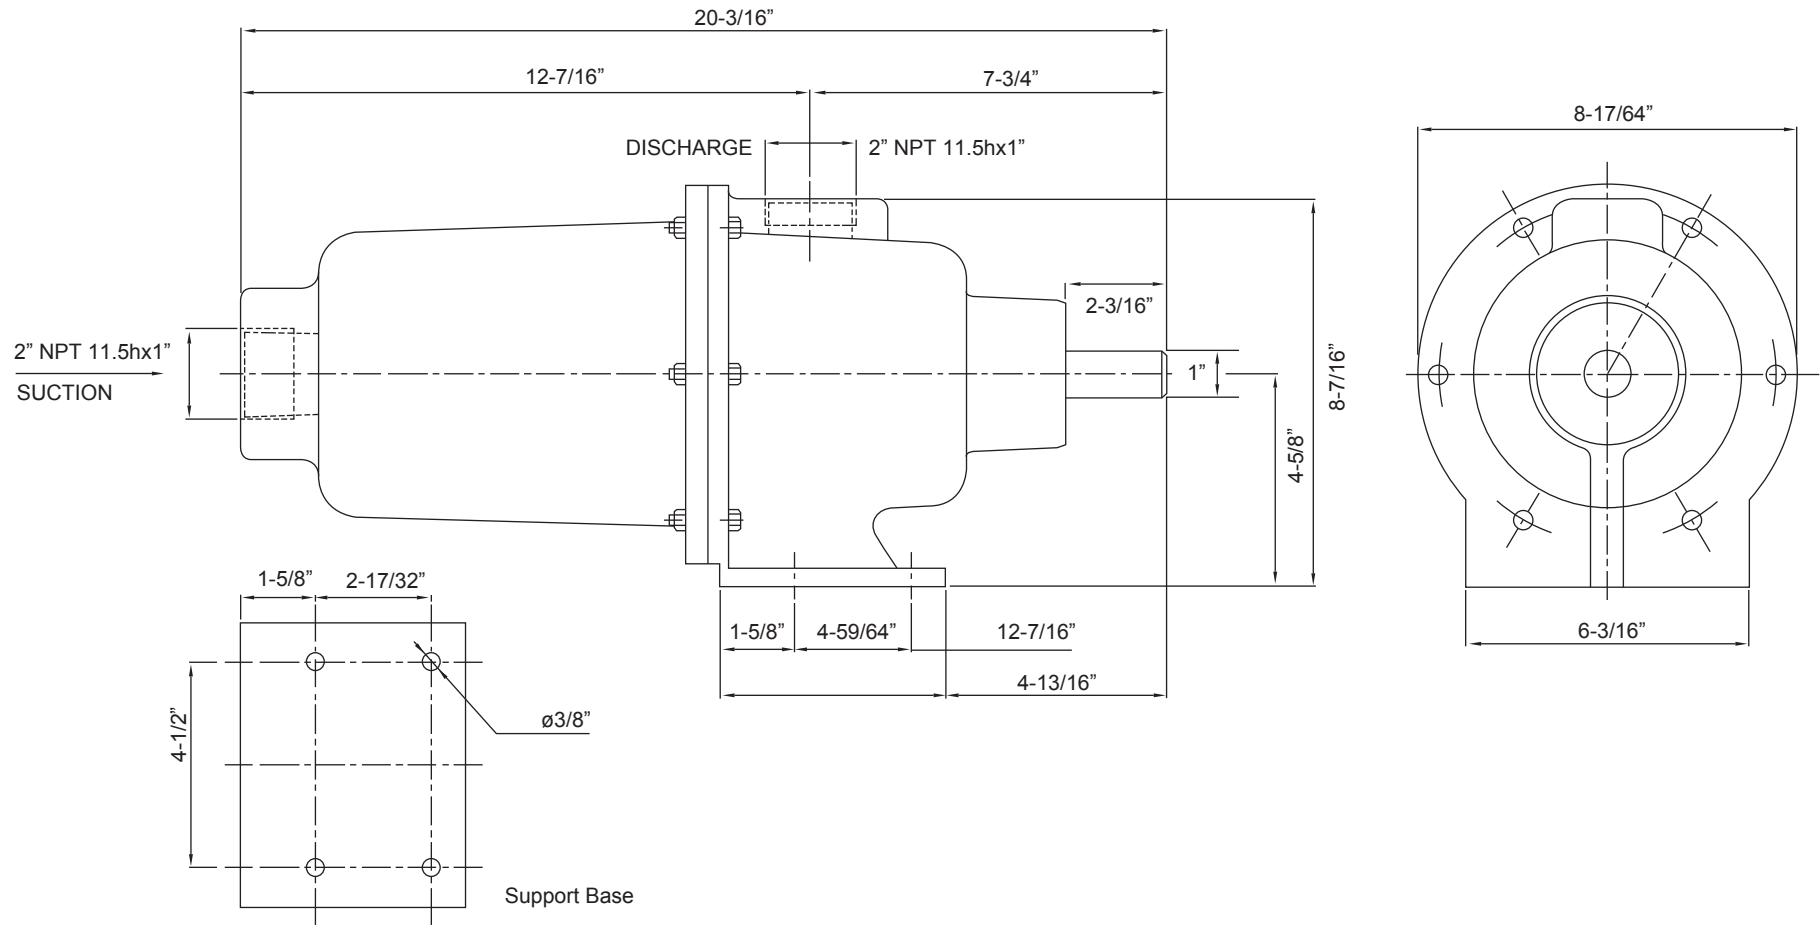

# AMERICAN SERIES - AP-67

Progressive Cavity Pump

Dimensional Drawings

Net weight

≈ lbs.

**60**

Inches

**Wobble Stator Pump**