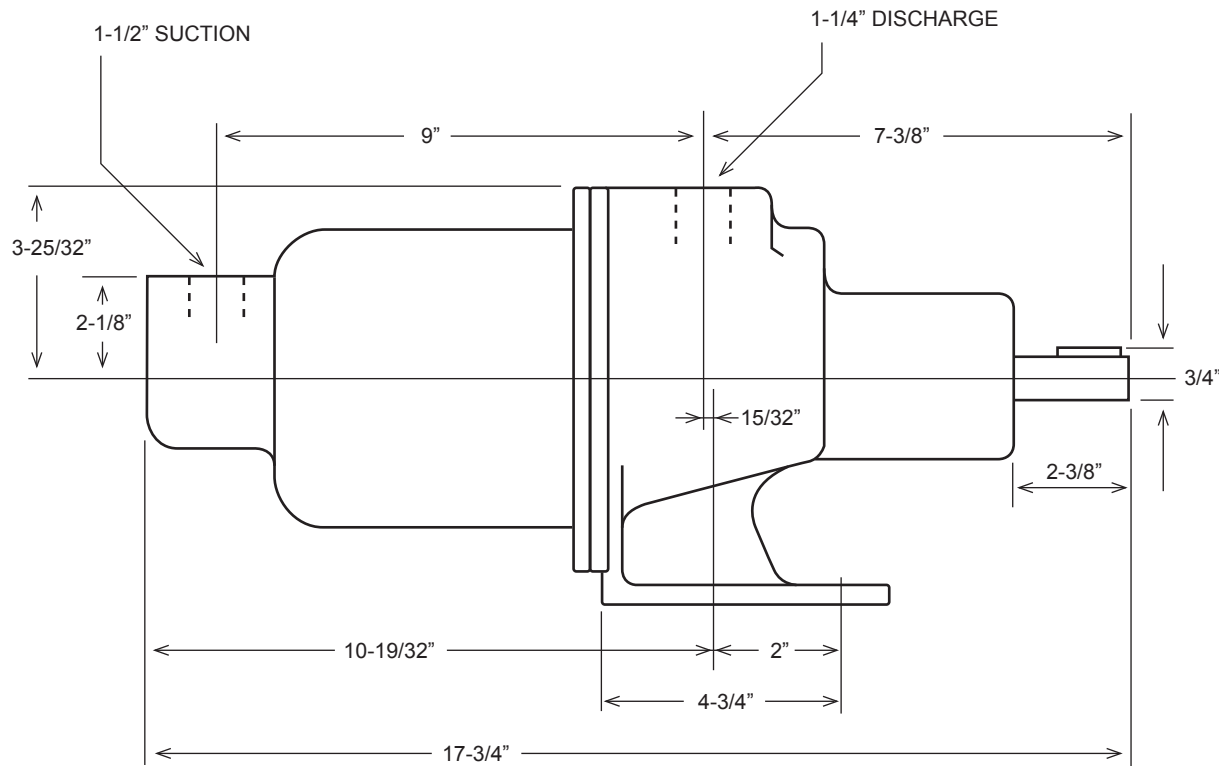

# AMERICAN SERIES - 3560IL

Progressive Cavity Pump

Dimensional Drawings

Net weight

≈ lbs.

**40**

ALL DIMN: Inches

**Wobble Stator Pump**