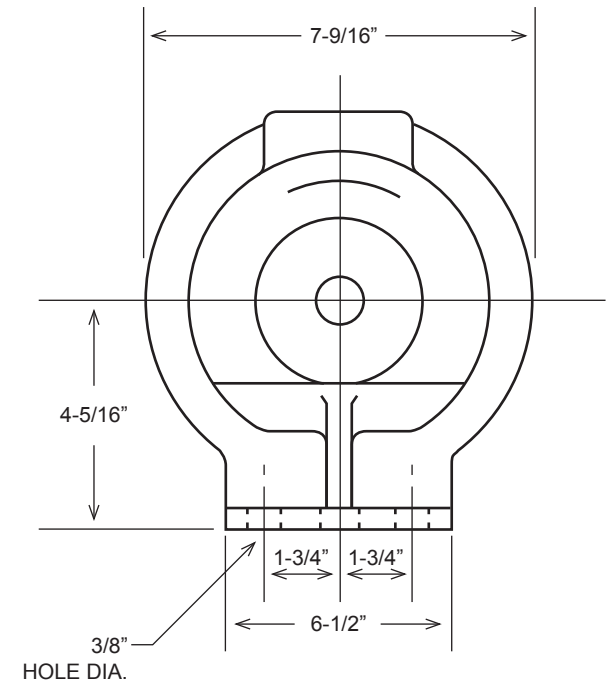

# AMERICAN SERIES - 3560IL

Progressive Cavity Pump

Dimensional Drawings

Net weight

≈ lbs.

**40**

ALL DIMN: Inches

**Wobble Stator Pump**